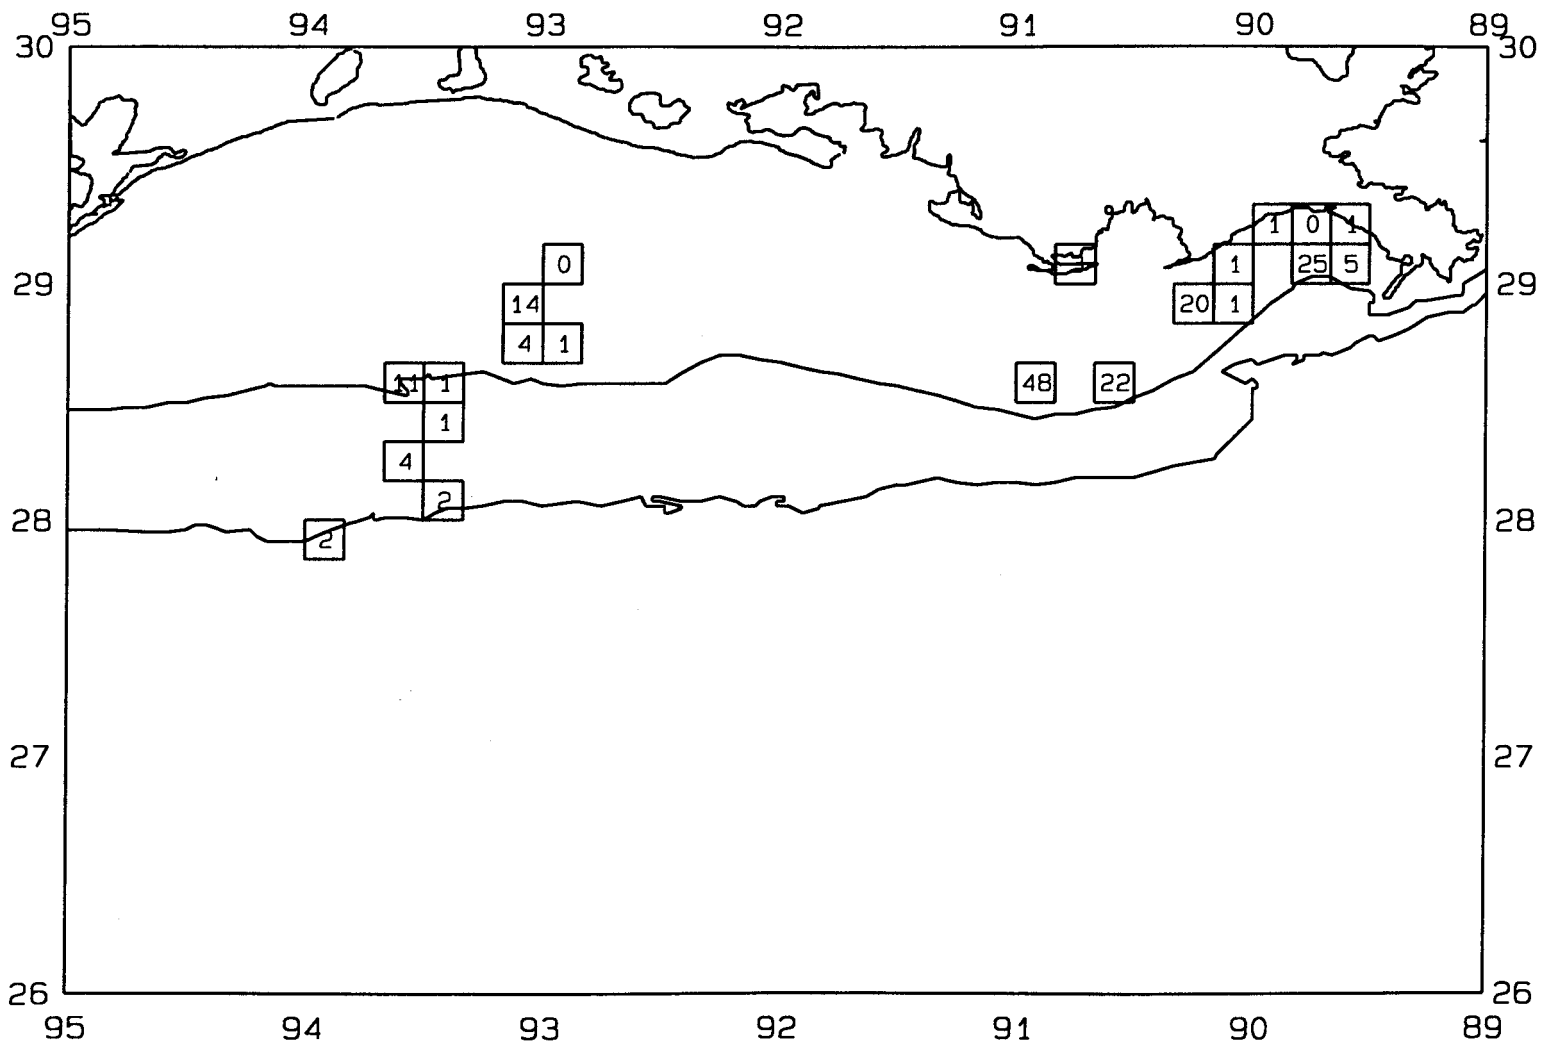

SEAMAP03

SAMPLING DATES FROM 7/08/03 TO 7/11/03

AVERAGE BROWN SHRIMP CATCH IN POUNDS/HOUR