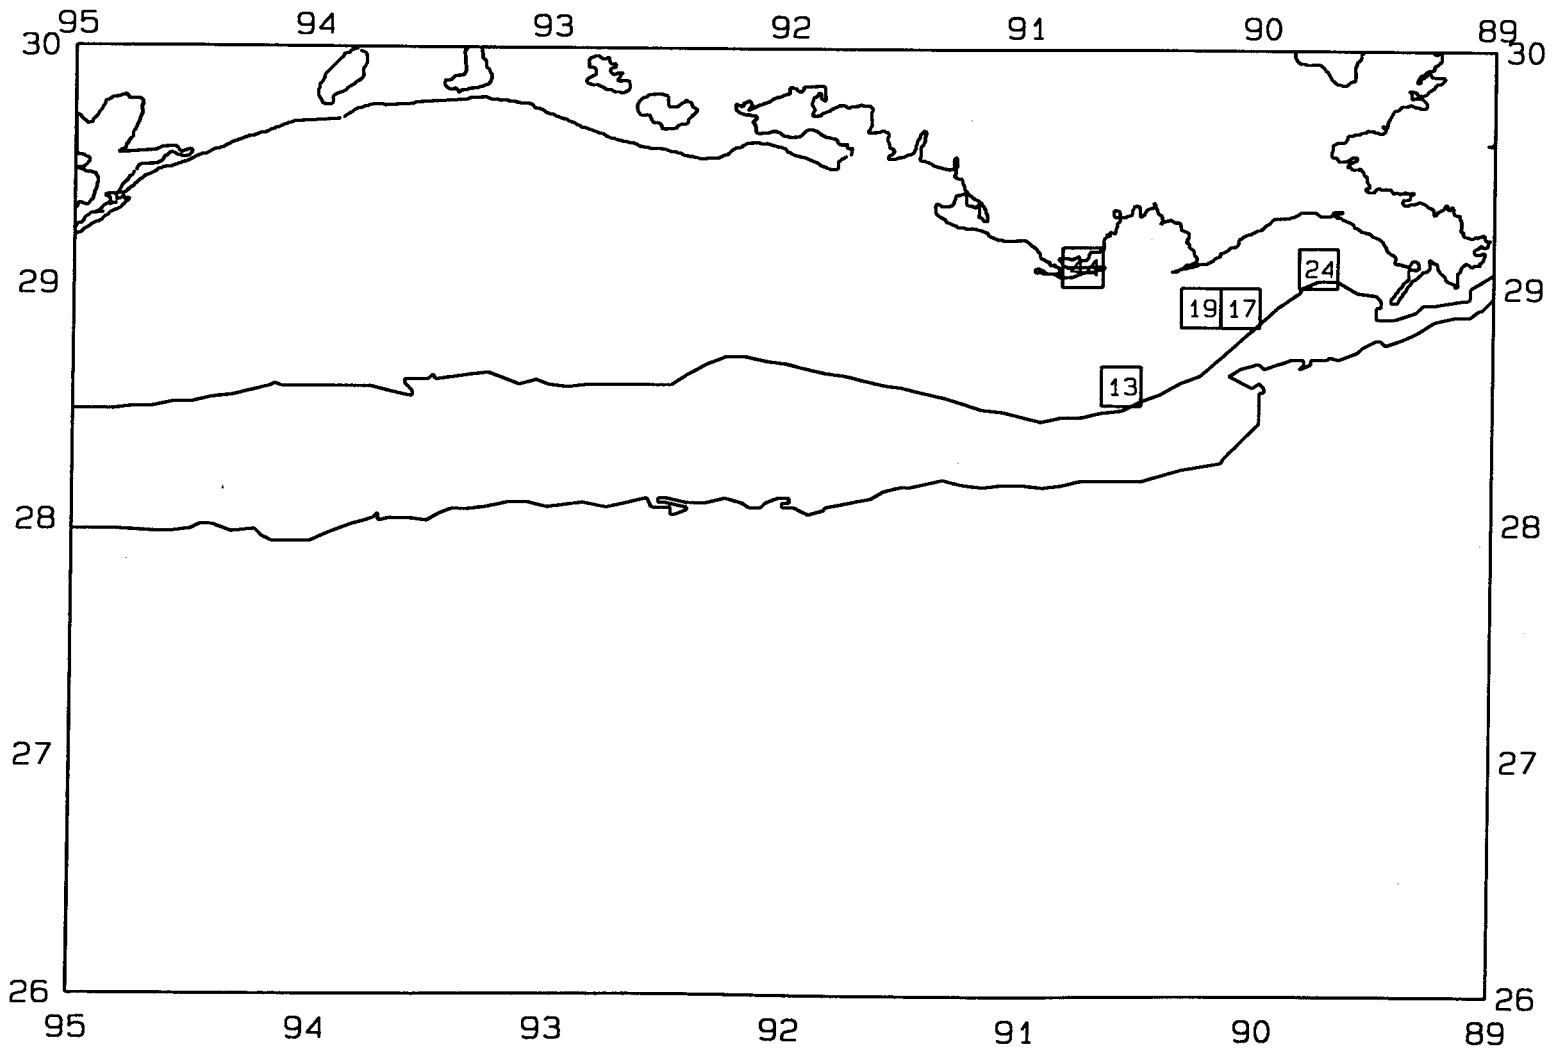

# SEAMAP03

SAMPLING DATES FROM 7/08/03 TO 7/11/03

AVERAGE WHITE SHRIMP CATCH IN POUNDS/HOUR

SEAMAP03

SAMPLING DATES FROM 7/08/03 TO 7/11/03

AVERAGE WHITE SHRIMP COUNT PER POUND

SEAMAP03

SAMPLING DATES FROM 7/08/03 TO 7/11/03