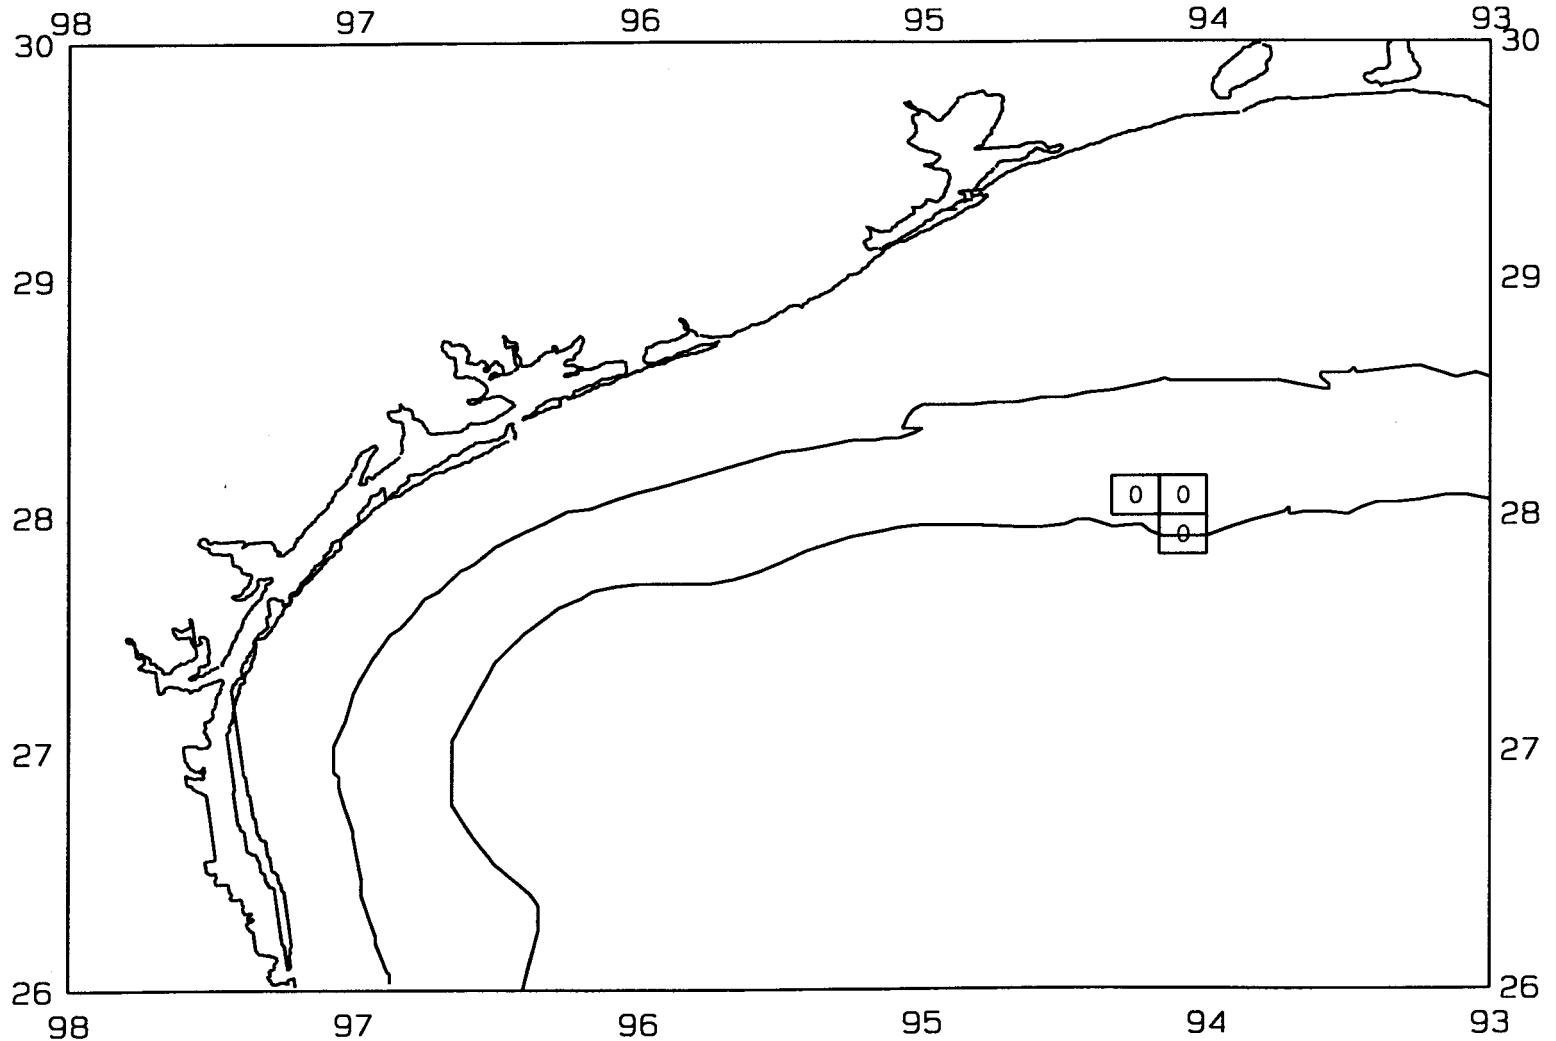

SEAMAP03

SAMPLING DATES FROM 7/08/03 TO 7/08/03

AVERAGE WHITE SHRIMP CATCH IN POUNDS/HOUR