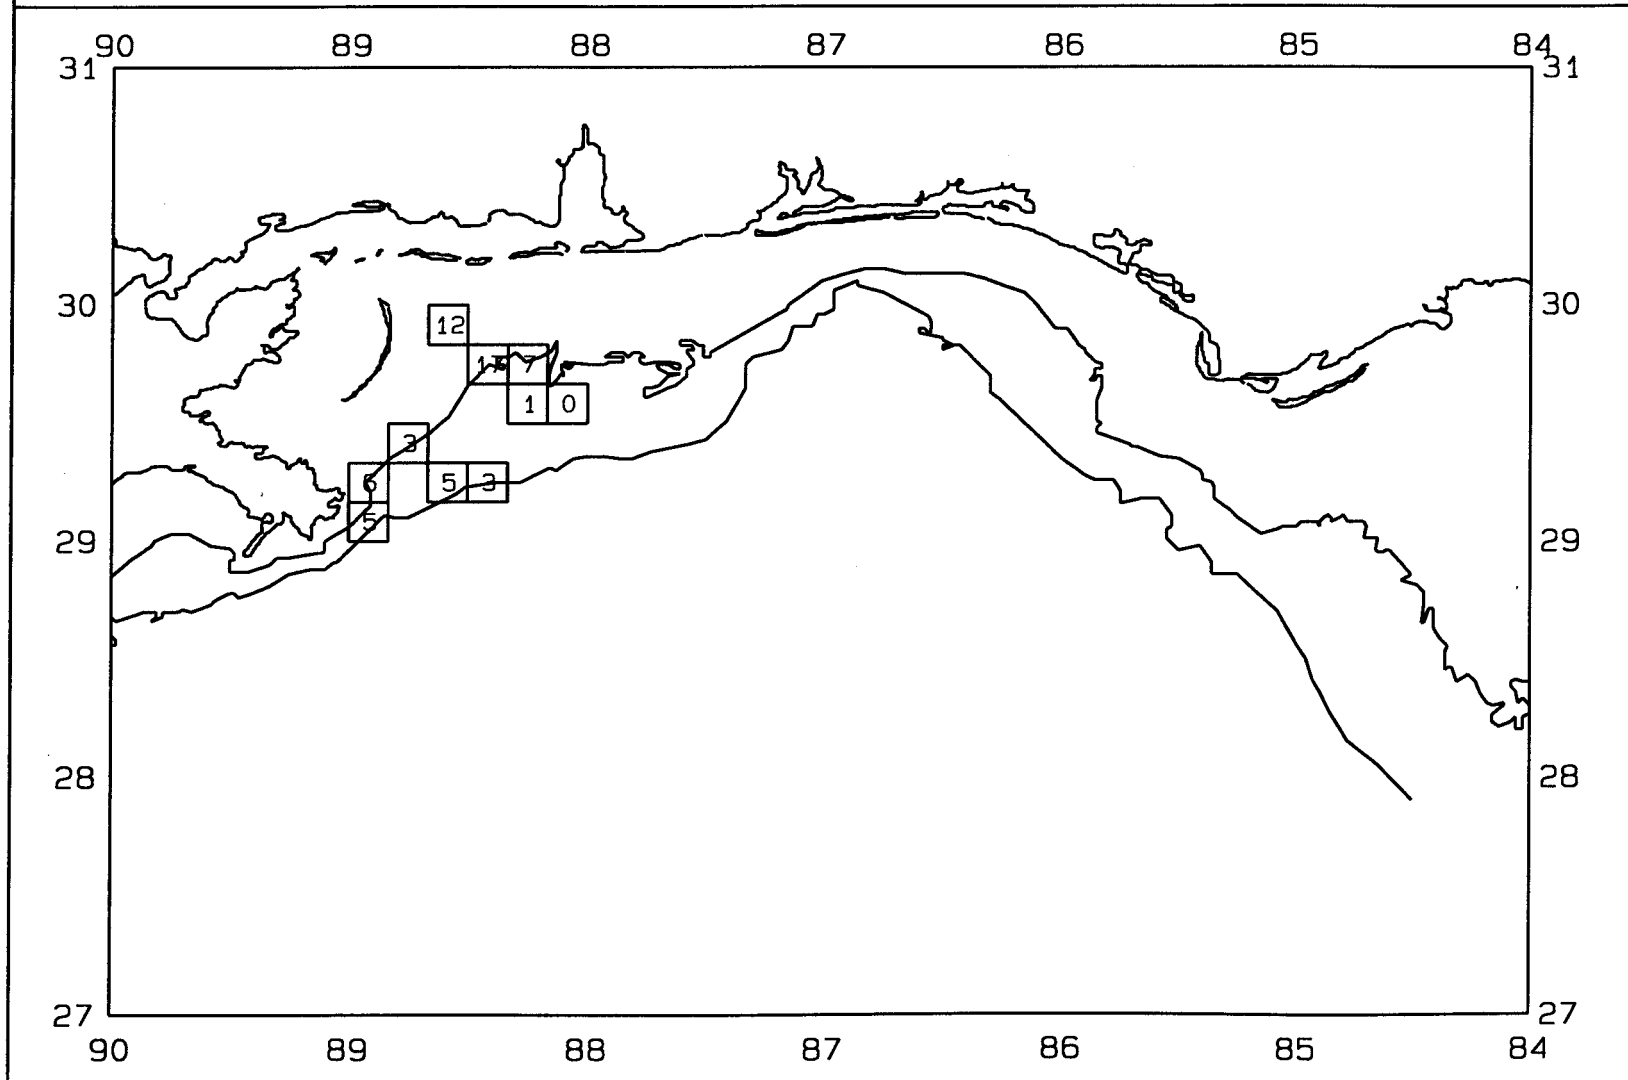

SEAMAP03  
SAMPLING DATES FROM 7/11/03 TO 7/14/03  
SAMPLING STATIONS

SEAMAP03

SAMPLING DATES FROM 7/11/03 TO 7/14/03

AVERAGE BROWN SHRIMP CATCH IN POUNDS/HOUR

SEAMAPO3

SAMPLING DATES FROM 7/11/03 TO 7/14/03