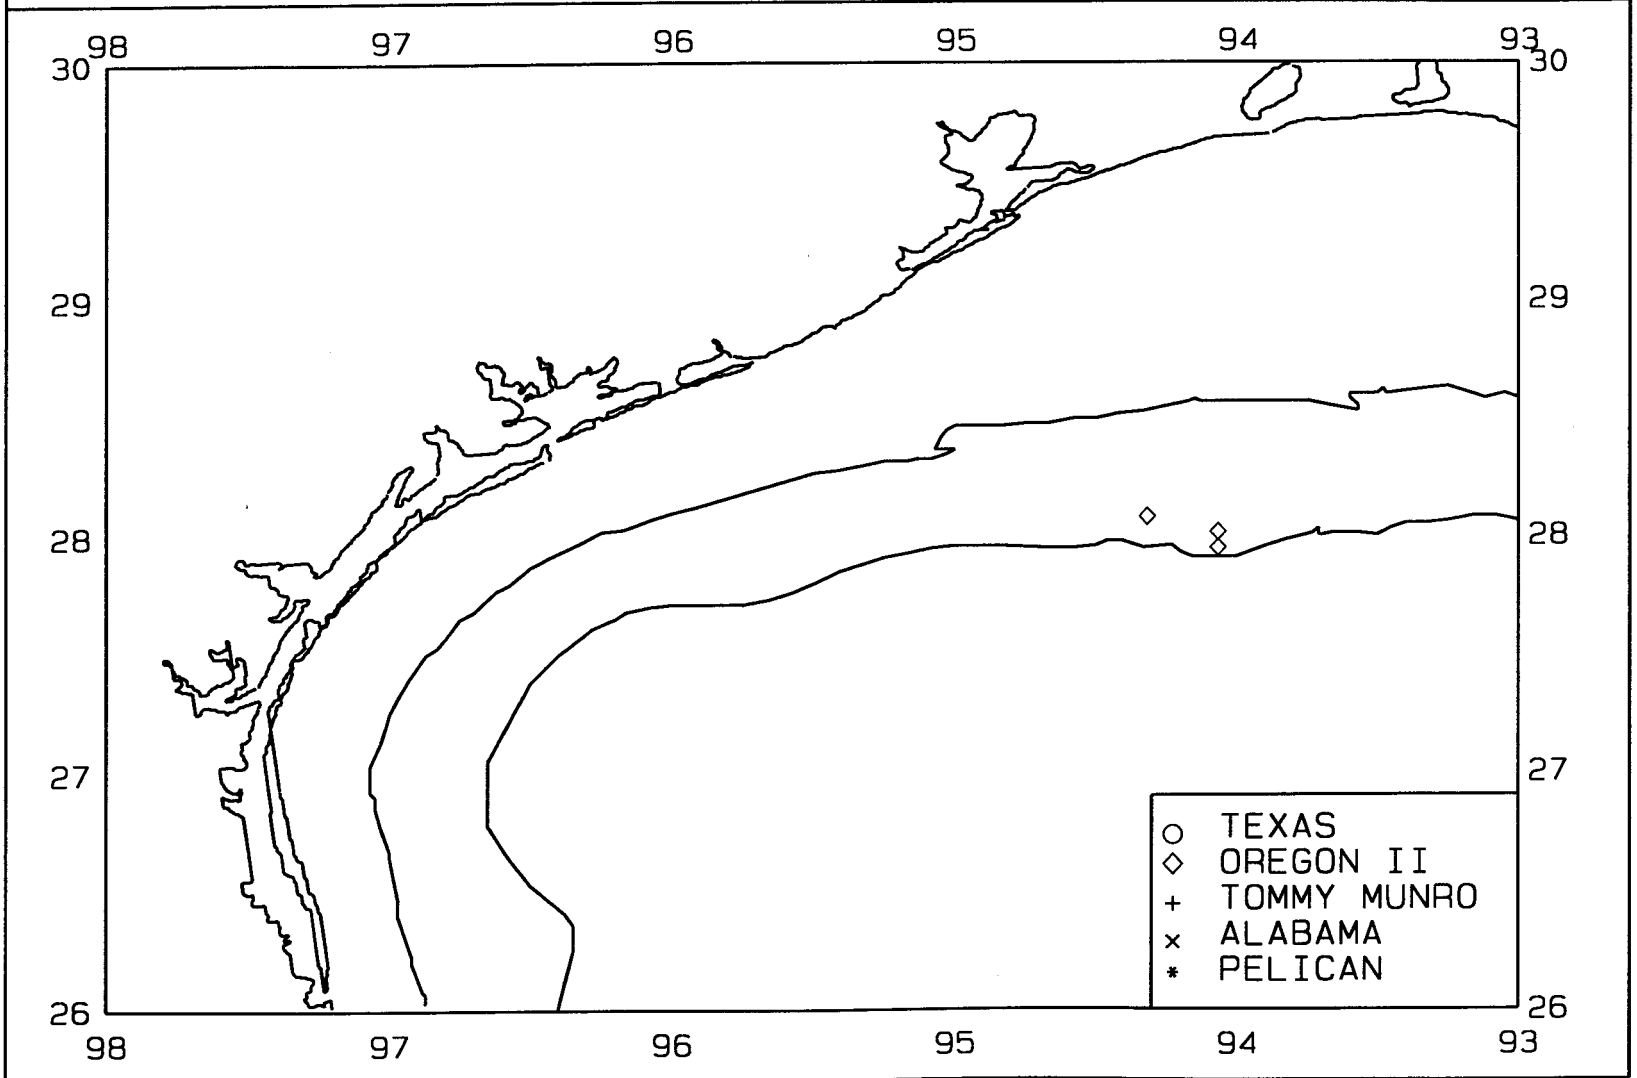

SEAMAP03

SAMPLING DATES FROM 7/08/03 TO 7/08/03

SAMPLING STATIONS

SEAMAP03

SAMPLING DATES FROM 7/08/03 TO 7/08/03

AVERAGE BROWN SHRIMP CATCH IN POUNDS/HOUR

SEAMAP03

SAMPLING DATES FROM 7/08/03 TO 7/08/03