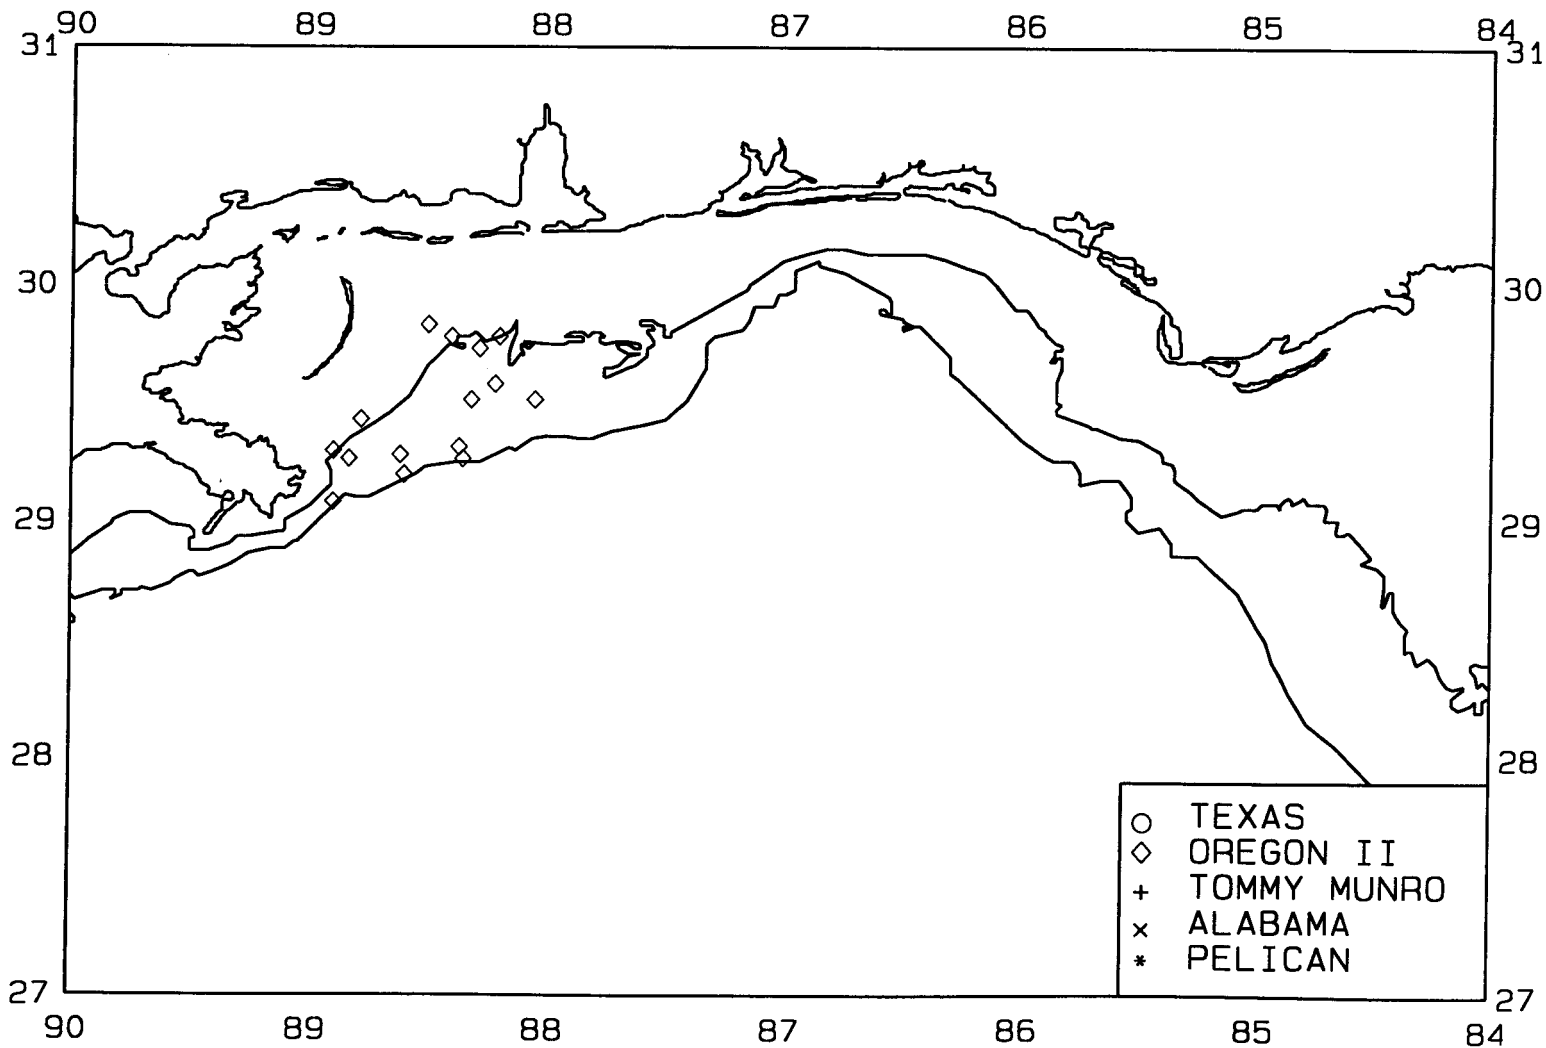

SEAMAP03  
SAMPLING DATES FROM 7/11/03 TO 7/14/03  
SAMPLING STATIONS

SEAMAP03

SAMPLING DATES FROM 7/11/03 TO 7/14/03

AVERAGE BROWN SHRIMP CATCH IN POUNDS/HOUR

SEAMAPO3

SAMPLING DATES FROM 7/11/03 TO 7/14/03