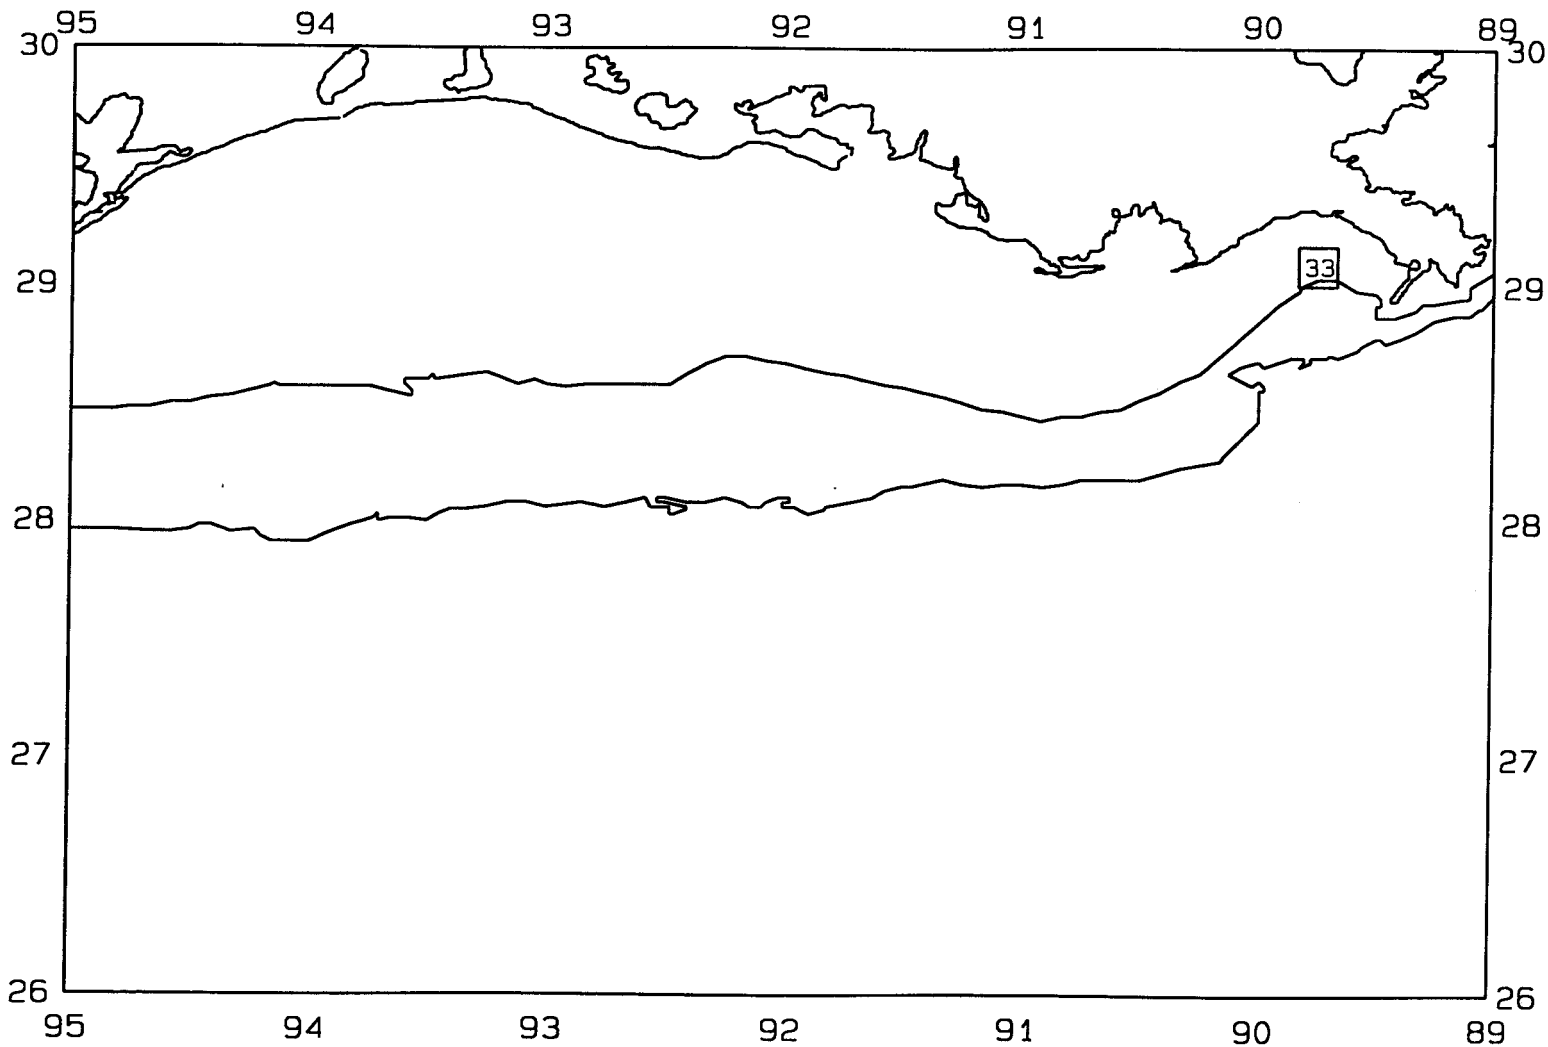

SEAMAP03

SAMPLING DATES FROM 7/08/03 TO 7/11/03

AVERAGE PINK SHRIMP COUNT PER POUND