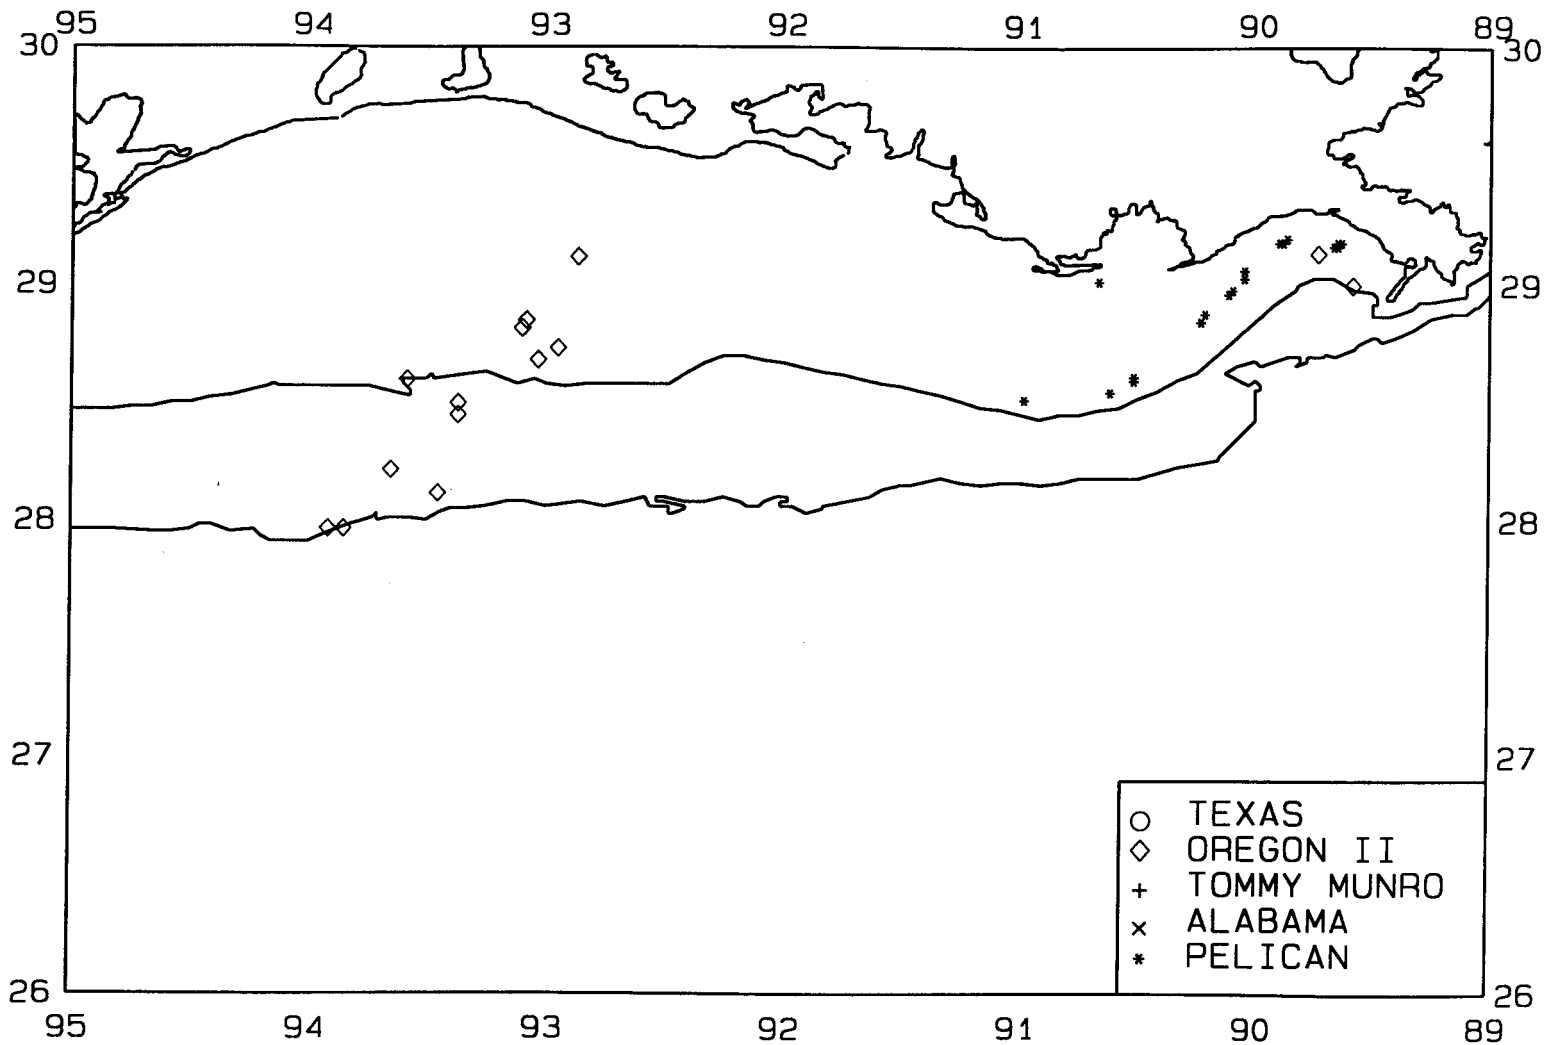

SEAMAP03

SAMPLING DATES FROM 7/08/03 TO 7/08/03

AVERAGE PINK SHRIMP CATCH IN POUNDS/HOUR

SEAMAP03

SAMPLING DATES FROM 7/08/03 TO 7/08/03

AVERAGE FINFISH CATCH IN POUNDS/HOUR/10

SEAMAP03  
SAMPLING DATES FROM 7/08/03 TO 7/11/03  
SAMPLING STATIONS