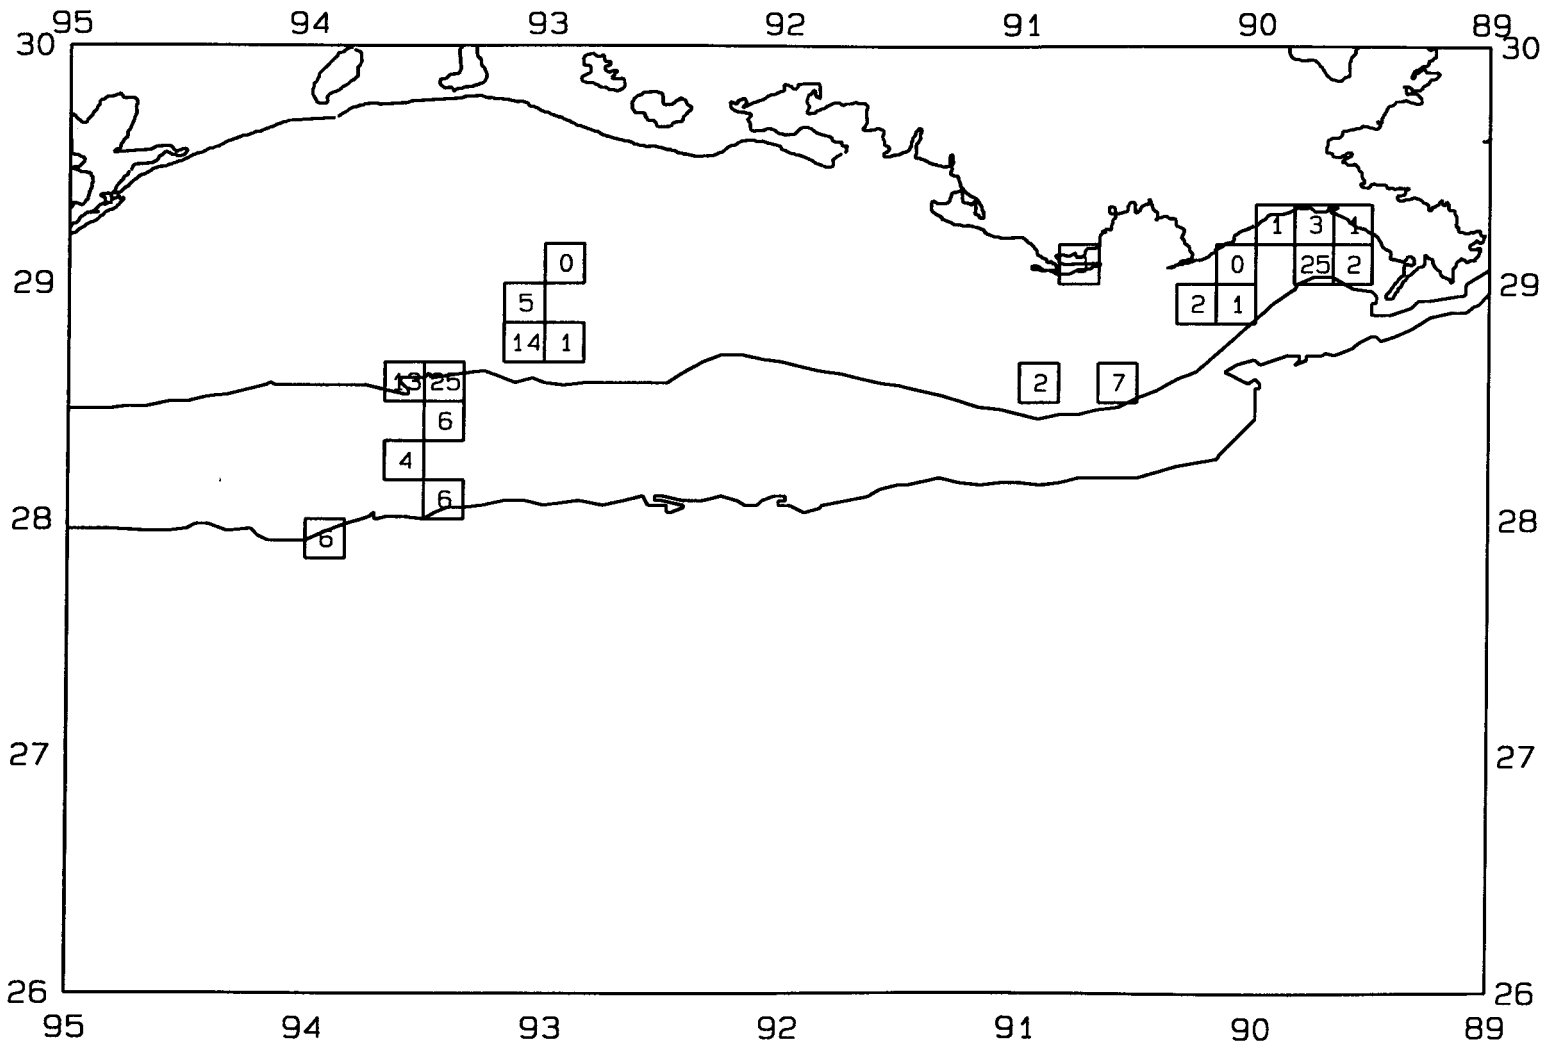

AVERAGE PINK SHRIMP CATCH IN POUNDS/HOUR

SEAMAP03

SAMPLING DATES FROM 7/08/03 TO 7/11/03

AVERAGE PINK SHRIMP COUNT PER POUND

SEAMAP03

SAMPLING DATES FROM 7/08/03 TO 7/11/03

AVERAGE FINFISH CATCH IN POUNDS/HOUR/10

SEAMAP03  
SAMPLING DATES FROM 7/11/03 TO 7/14/03  
SAMPLING STATIONS

SEAMAP03

SAMPLING DATES FROM 7/11/03 TO 7/14/03

AVERAGE BROWN SHRIMP CATCH IN POUNDS/HOUR

SEAMAPO3

SAMPLING DATES FROM 7/11/03 TO 7/14/03