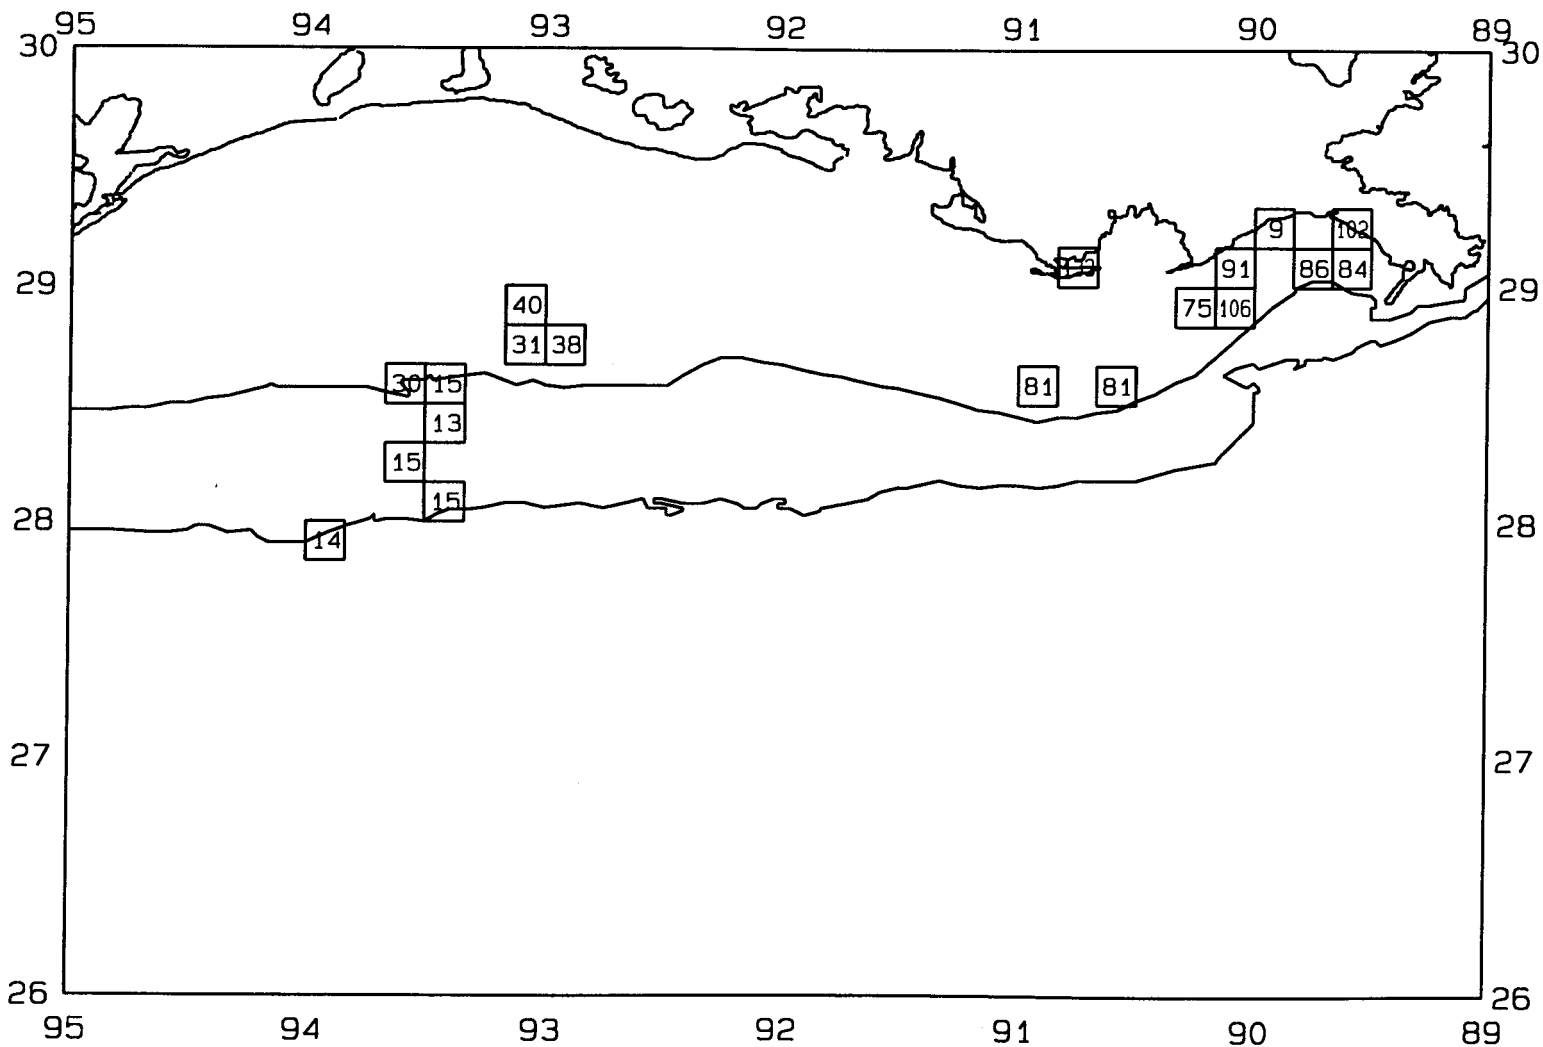

SEAMAP03

SAMPLING DATES FROM 7/08/03 TO 7/11/03

AVERAGE BROWN SHRIMP CATCH IN POUNDS/HOUR

SEAMAP03

SAMPLING DATES FROM 7/08/03 TO 7/11/03

AVERAGE BROWN SHRIMP COUNT PER POUND