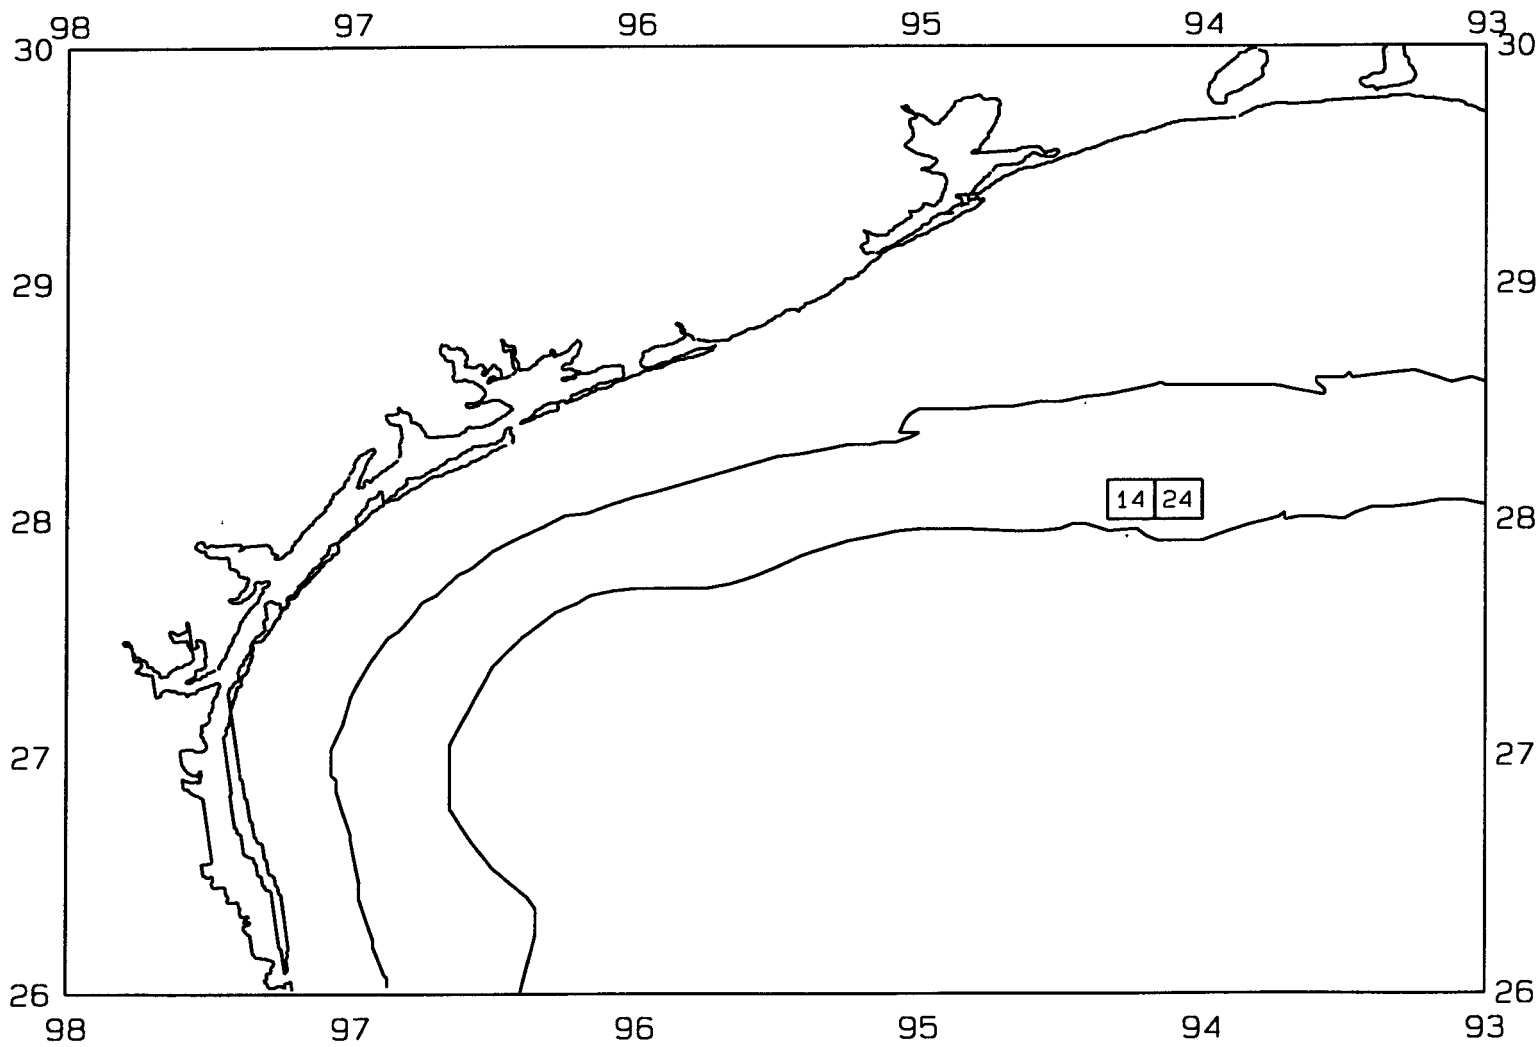

SEAMAP03

SAMPLING DATES FROM 7/08/03 TO 7/08/03

AVERAGE BROWN SHRIMP COUNT PER POUND