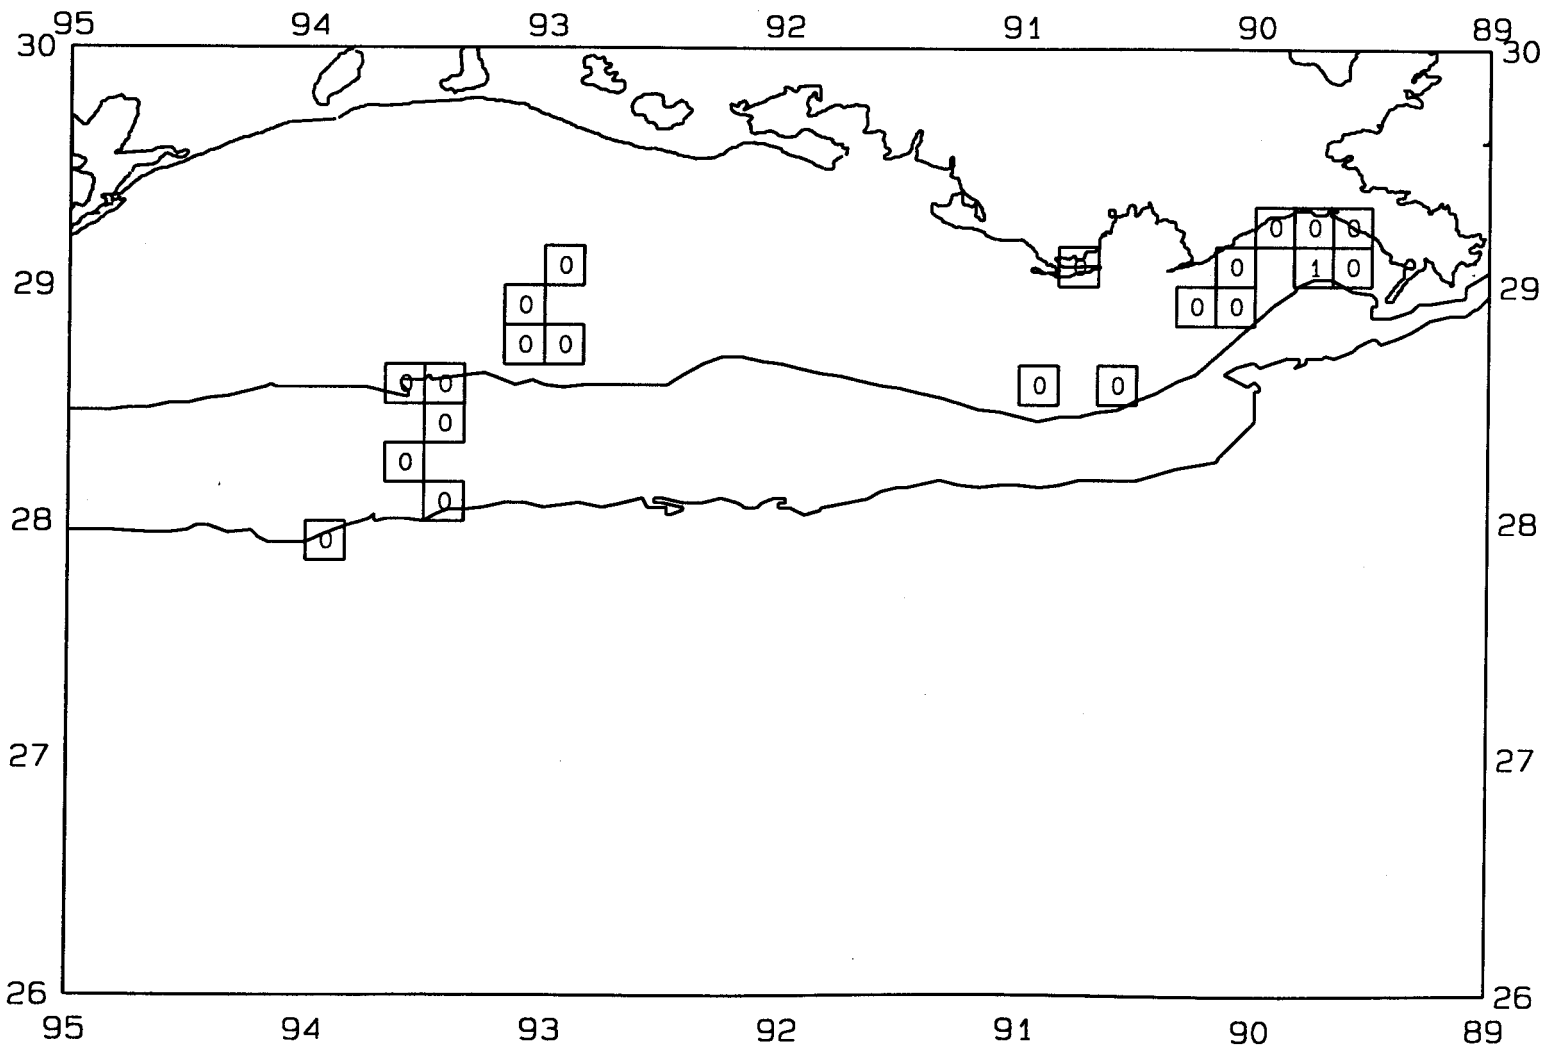

SEAMAP03

SAMPLING DATES FROM 7/08/03 TO 7/11/03

AVERAGE PINK SHRIMP CATCH IN POUNDS/HOUR