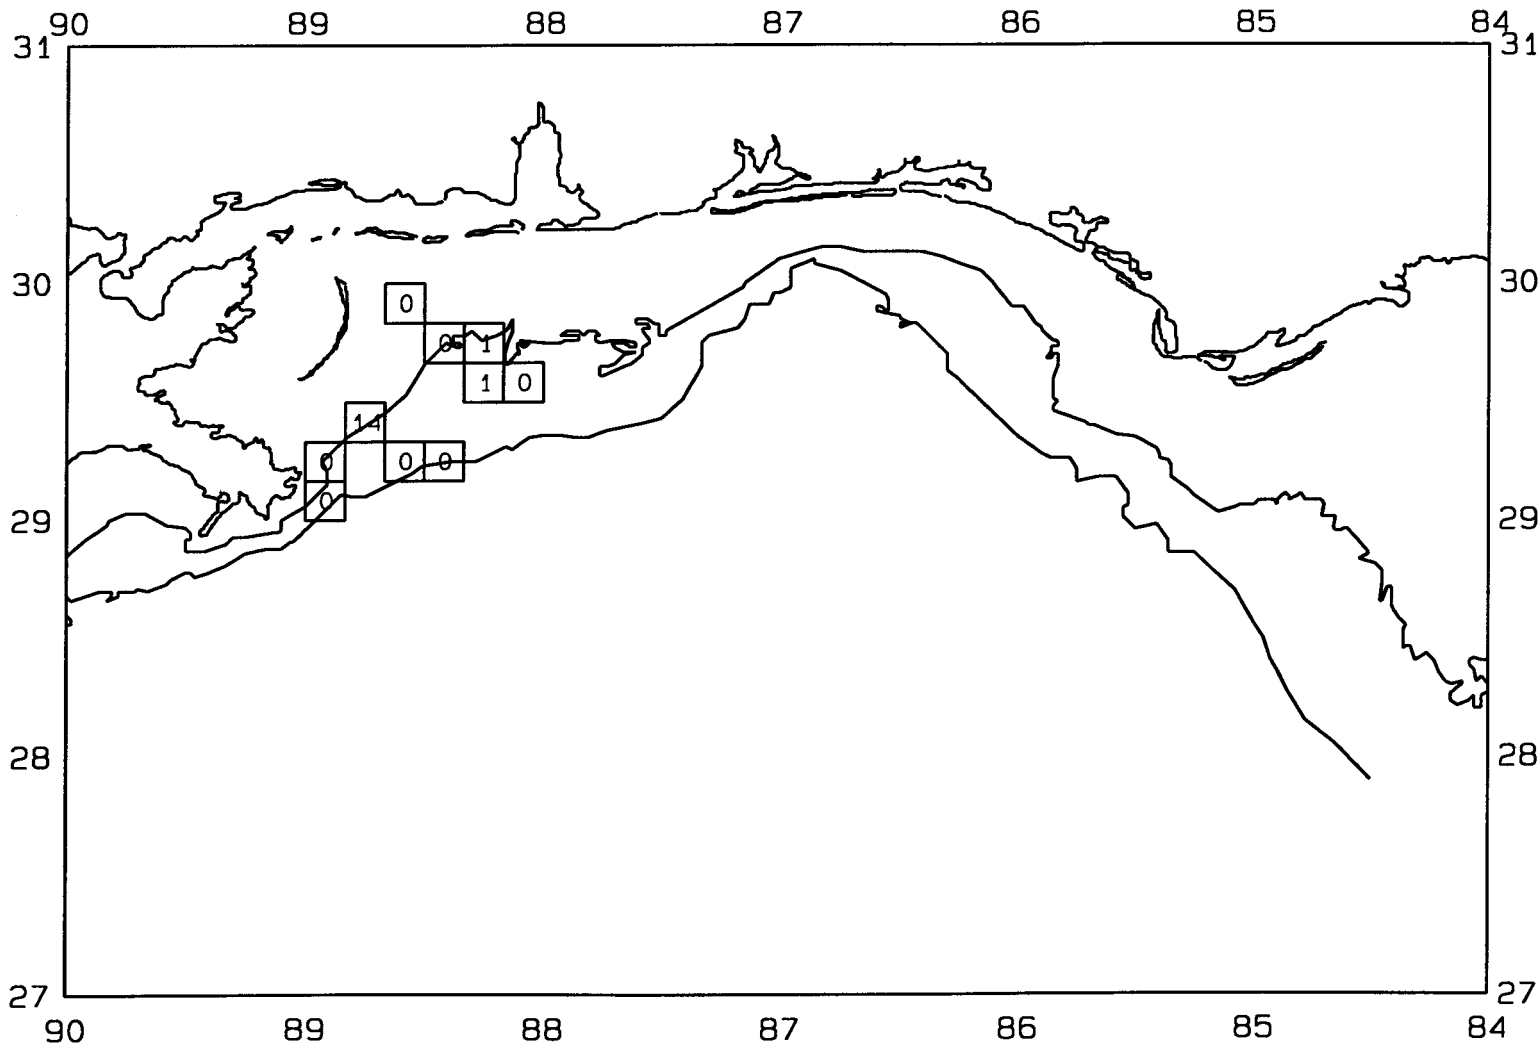

SEAMAP03  
SAMPLING DATES FROM 7/11/03 TO 7/14/03  
SAMPLING STATIONS

SEAMAP03

SAMPLING DATES FROM 7/11/03 TO 7/14/03

AVERAGE BROWN SHRIMP CATCH IN POUNDS/HOUR

SEAMAPO3

SAMPLING DATES FROM 7/11/03 TO 7/14/03

AVERAGE BROWN SHRIMP COUNT PER POUND

SEAMAP03

SAMPLING DATES FROM 7/11/03 TO 7/14/03

AVERAGE WHITE SHRIMP CATCH IN POUNDS/HOUR

SEAMAP03

SAMPLING DATES FROM 7/11/03 TO 7/14/03

AVERAGE PINK SHRIMP CATCH IN POUNDS/HOUR