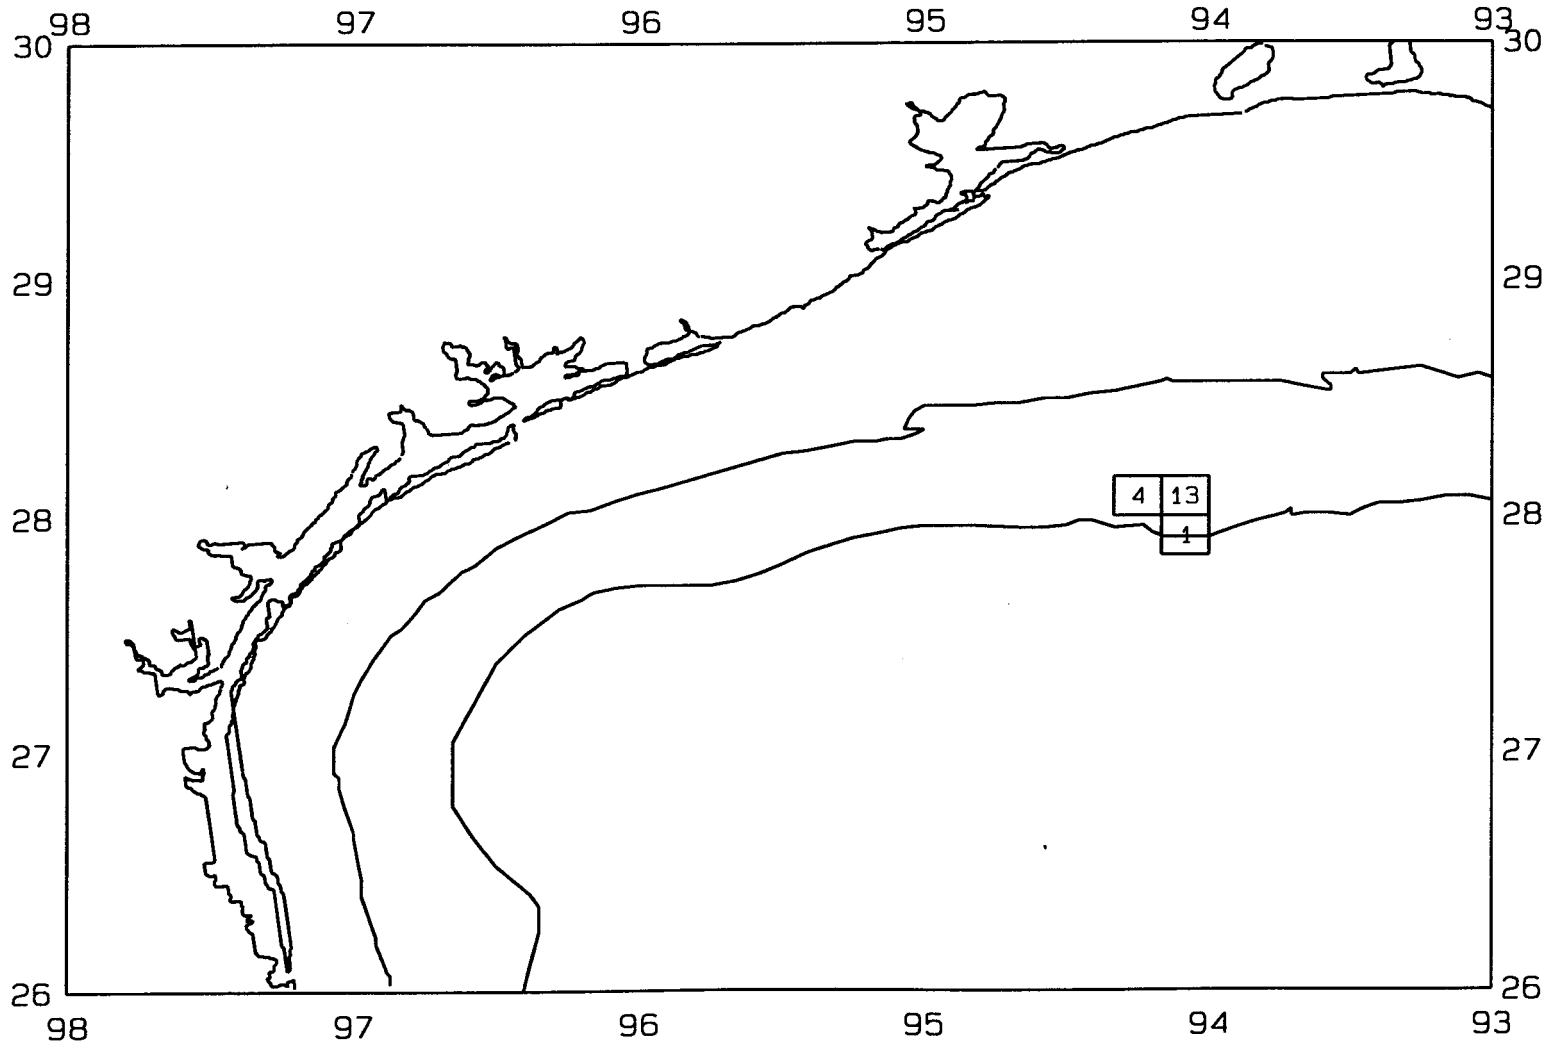

SEAMAP03

SAMPLING DATES FROM 7/08/03 TO 7/08/03

AVERAGE PINK SHRIMP CATCH IN POUNDS/HOUR

SEAMAP03

SAMPLING DATES FROM 7/08/03 TO 7/08/03

AVERAGE FINFISH CATCH IN POUNDS/HOUR/10

SEAMAP03  
SAMPLING DATES FROM 7/08/03 TO 7/11/03  
SAMPLING STATIONS