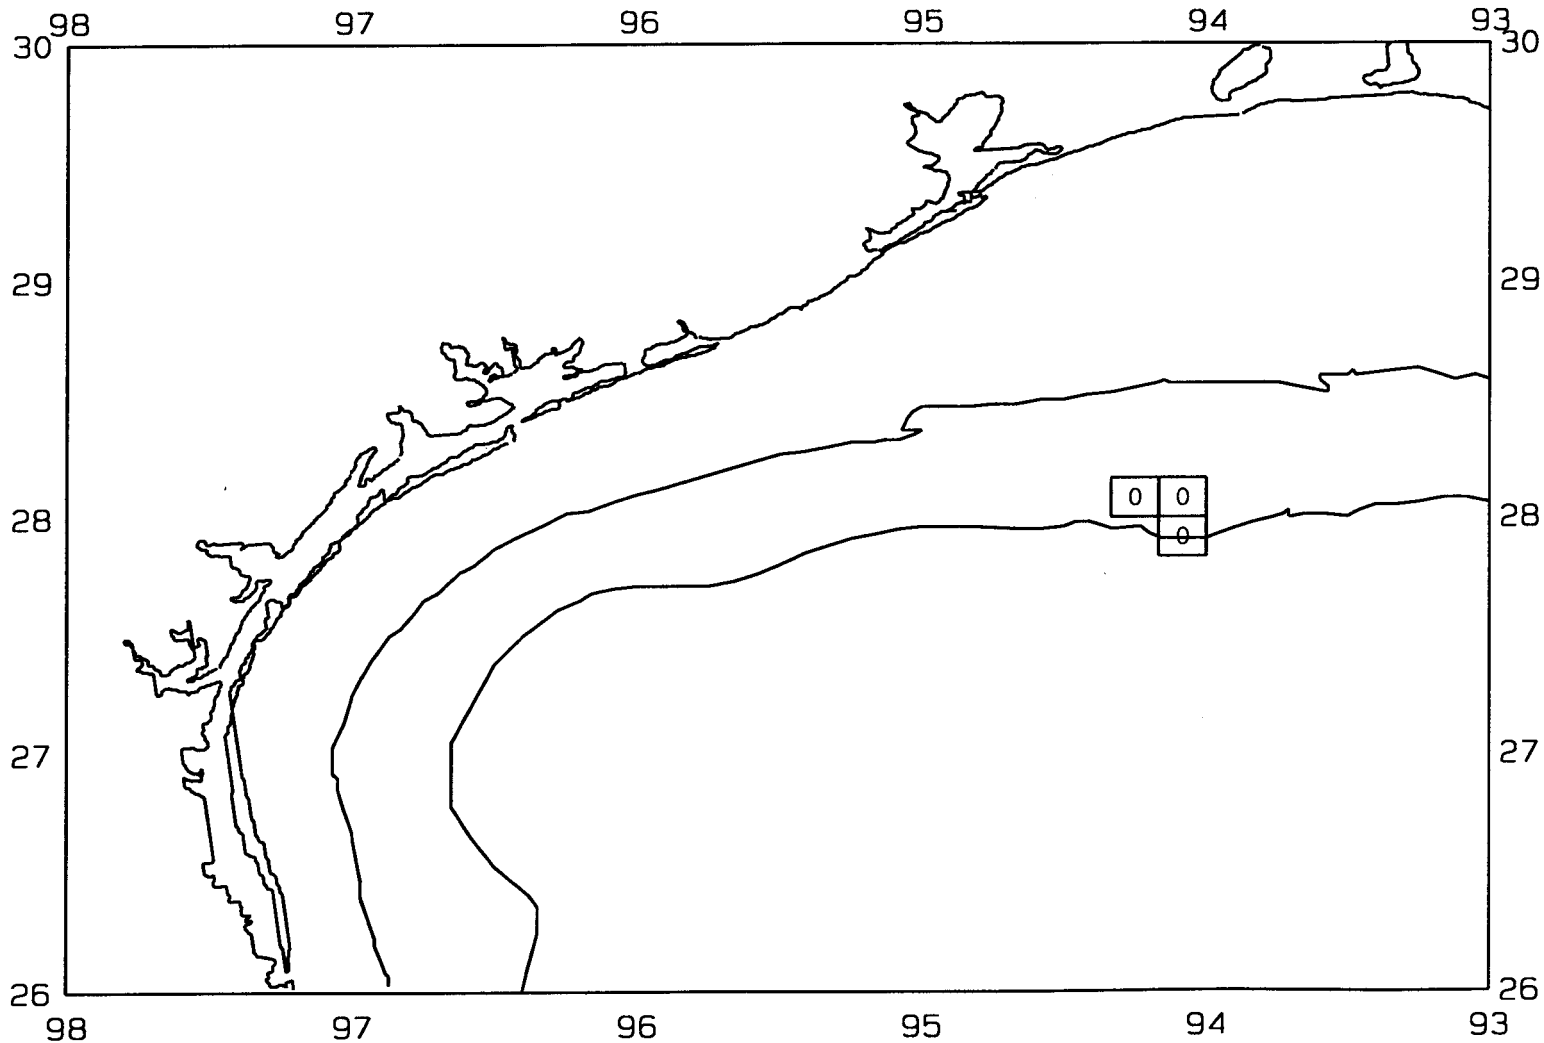

SEAMAP03

SAMPLING DATES FROM 7/08/03 TO 7/08/03

AVERAGE PINK SHRIMP CATCH IN POUNDS/HOUR