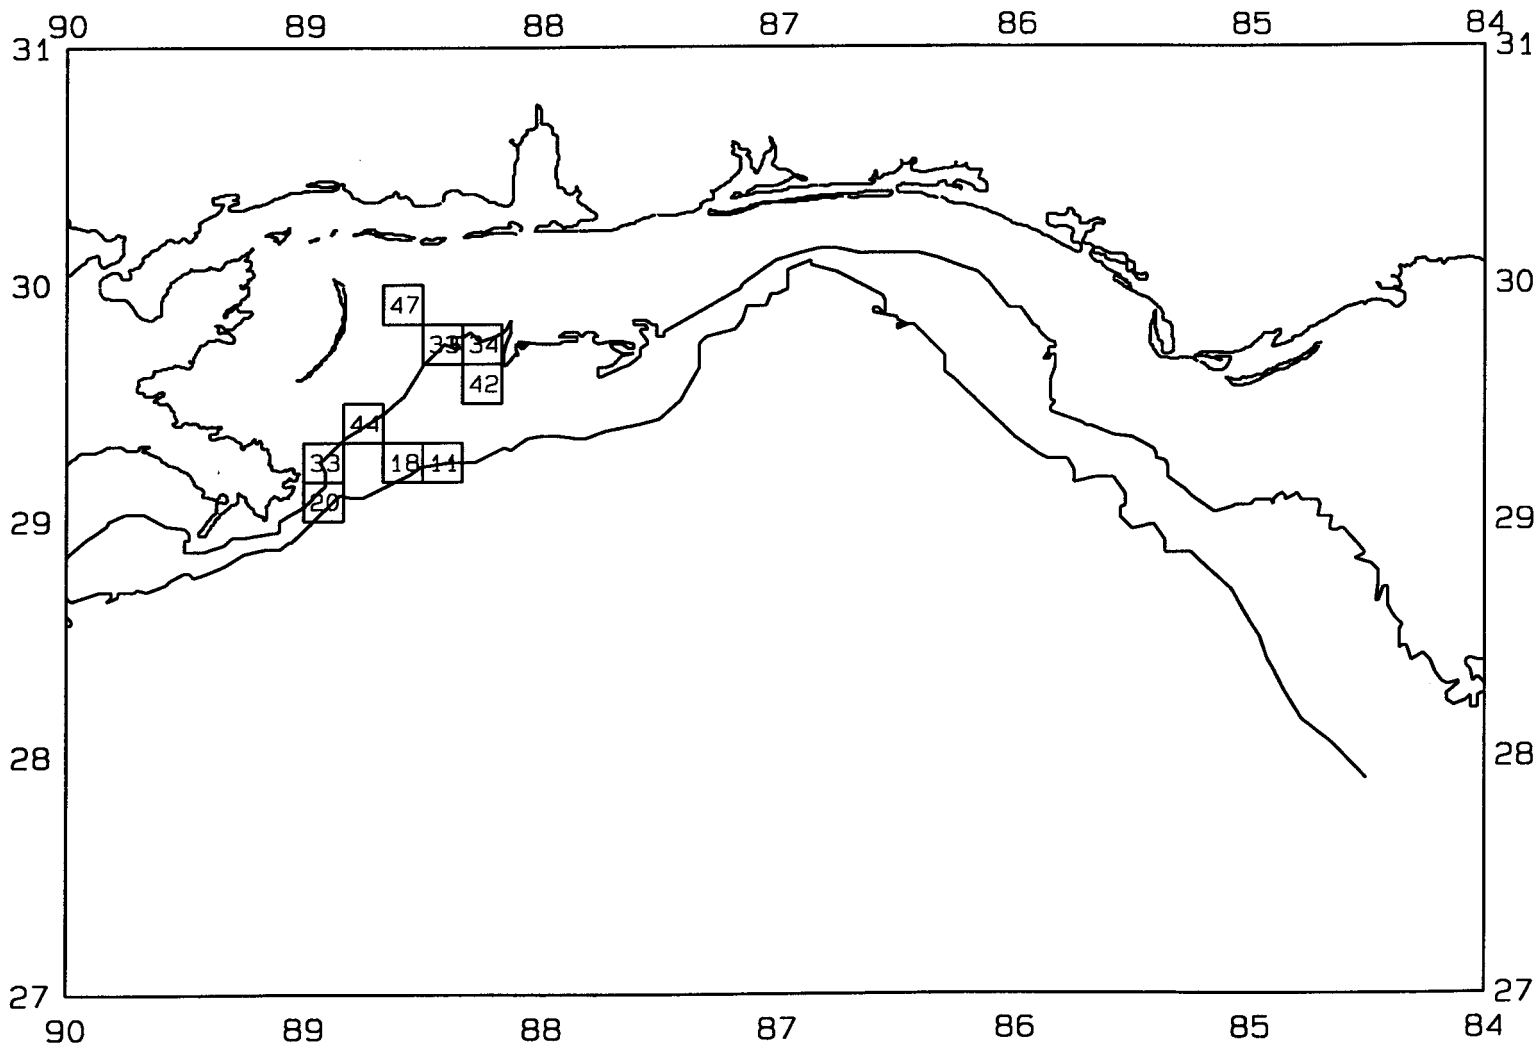

SEAMAPO3

SAMPLING DATES FROM 7/11/03 TO 7/14/03

AVERAGE BROWN SHRIMP COUNT PER POUND