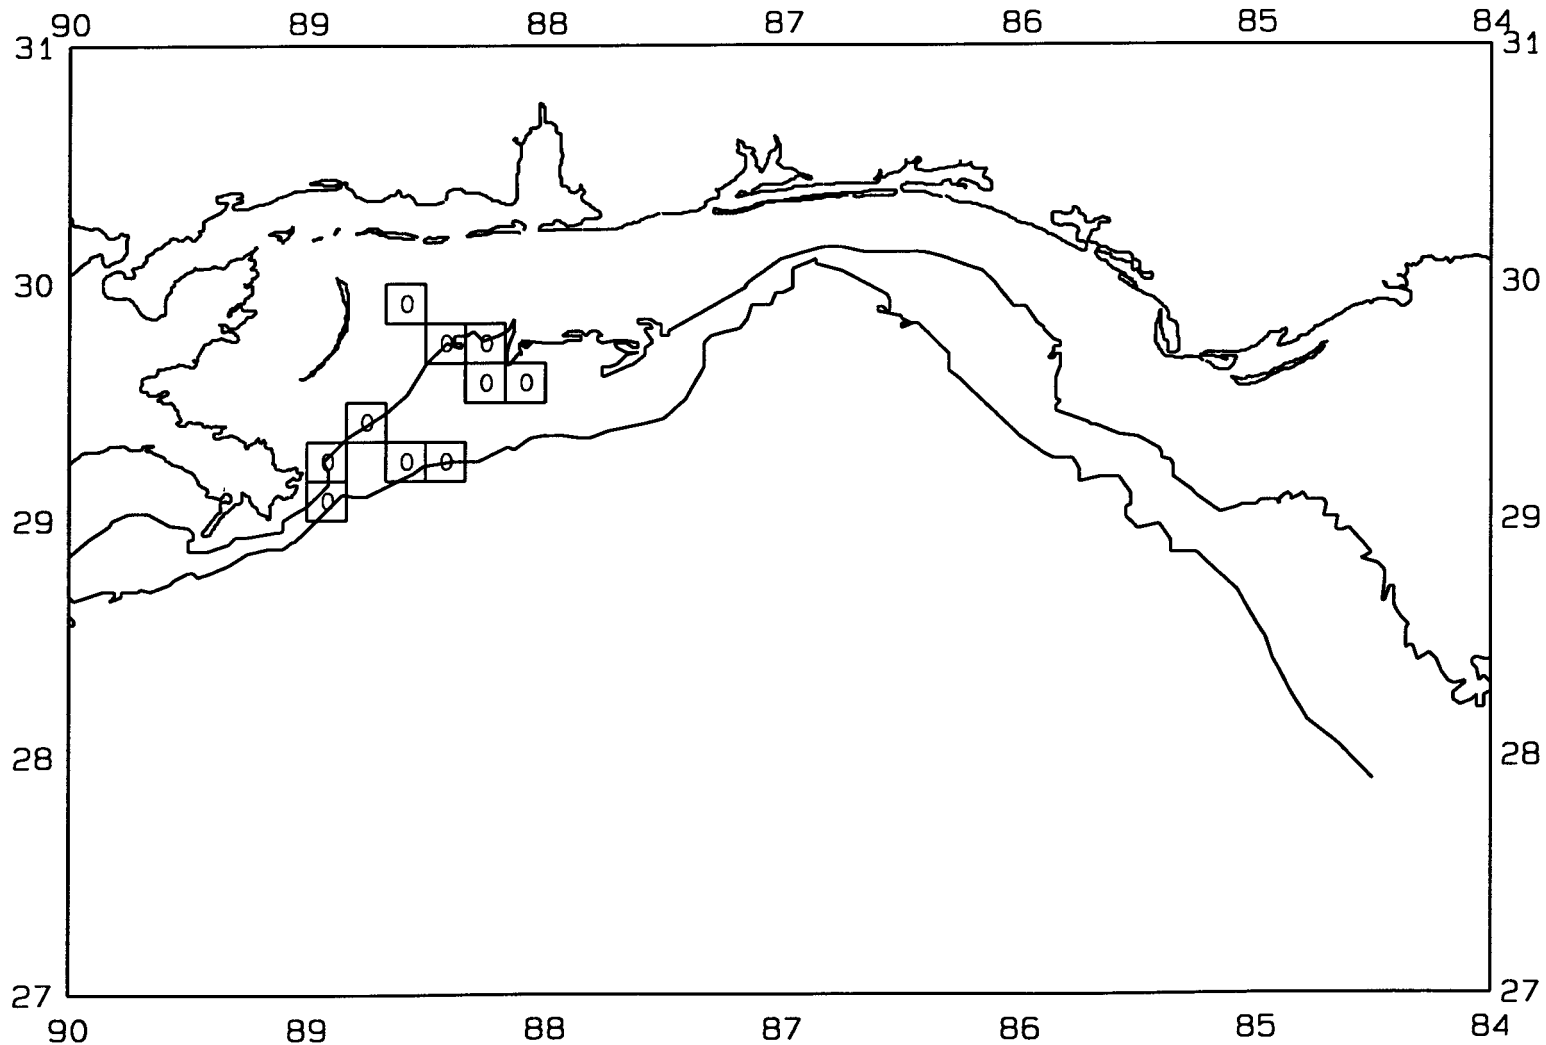

SEAMAP03

SAMPLING DATES FROM 7/11/03 TO 7/14/03

AVERAGE WHITE SHRIMP CATCH IN POUNDS/HOUR