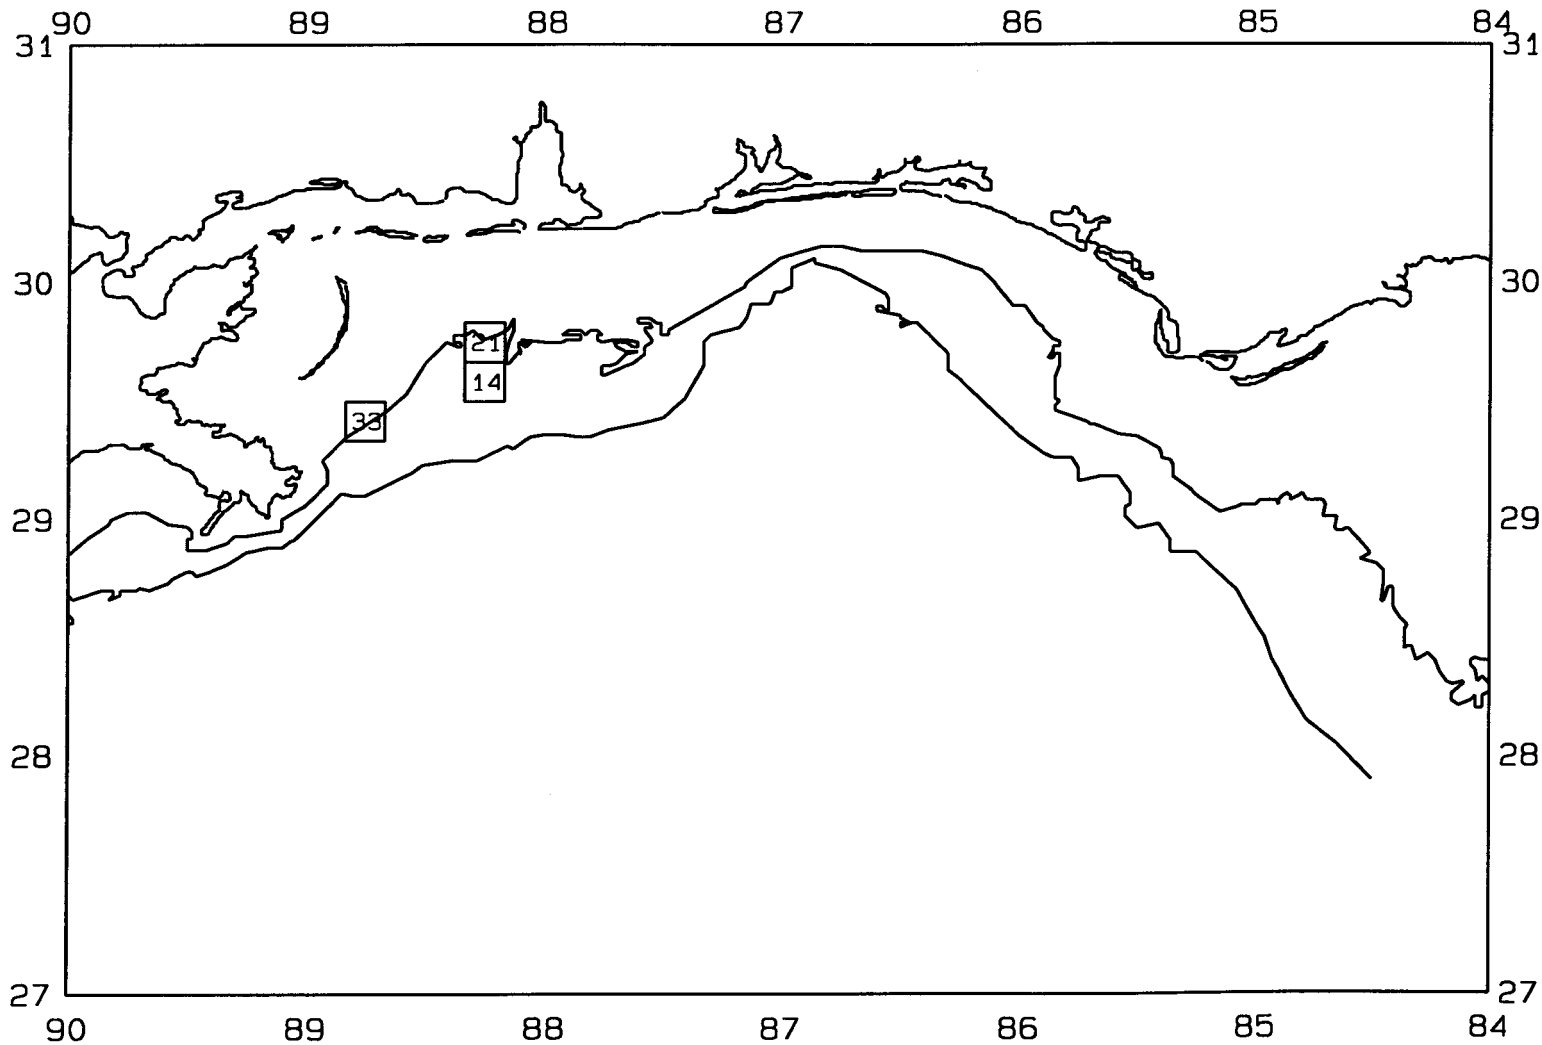

SEAMAP03
SAMPLING DATES FROM 7/11/03 TO 7/14/03
AVERAGE PINK SHRIMP COUNT PER POUND