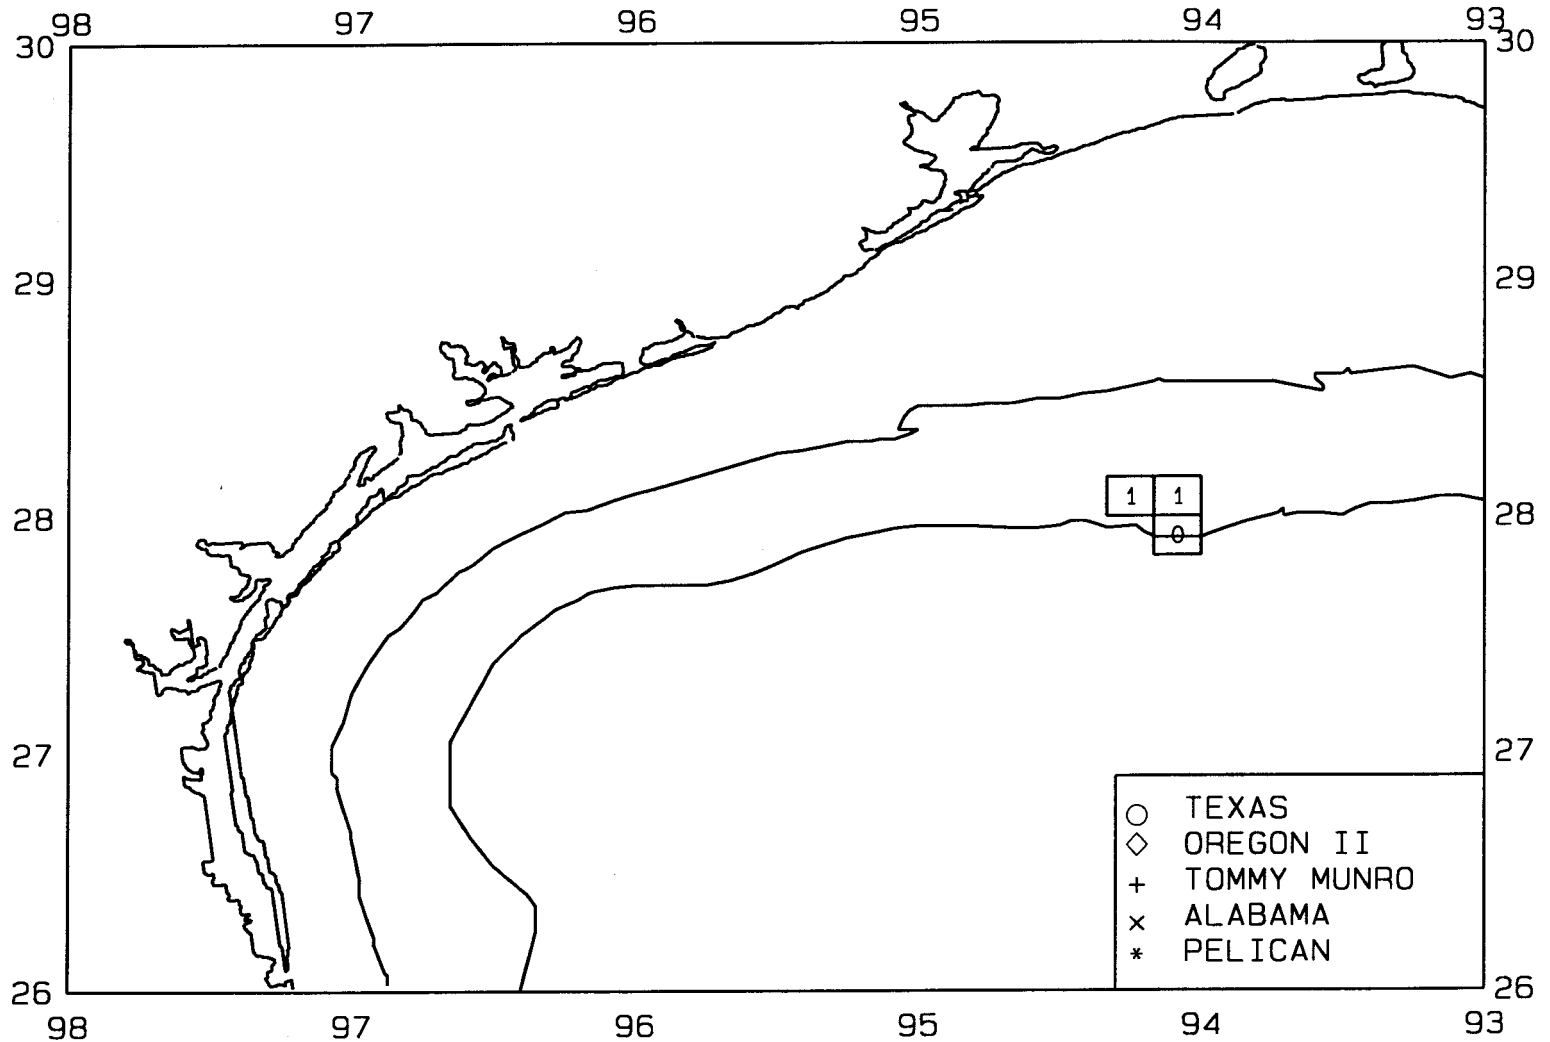

SEAMAP03

SAMPLING DATES FROM 7/08/03 TO 7/08/03

SAMPLING STATIONS

SEAMAP03

SAMPLING DATES FROM 7/08/03 TO 7/08/03

AVERAGE BROWN SHRIMP CATCH IN POUNDS/HOUR

SEAMAP03

SAMPLING DATES FROM 7/08/03 TO 7/08/03