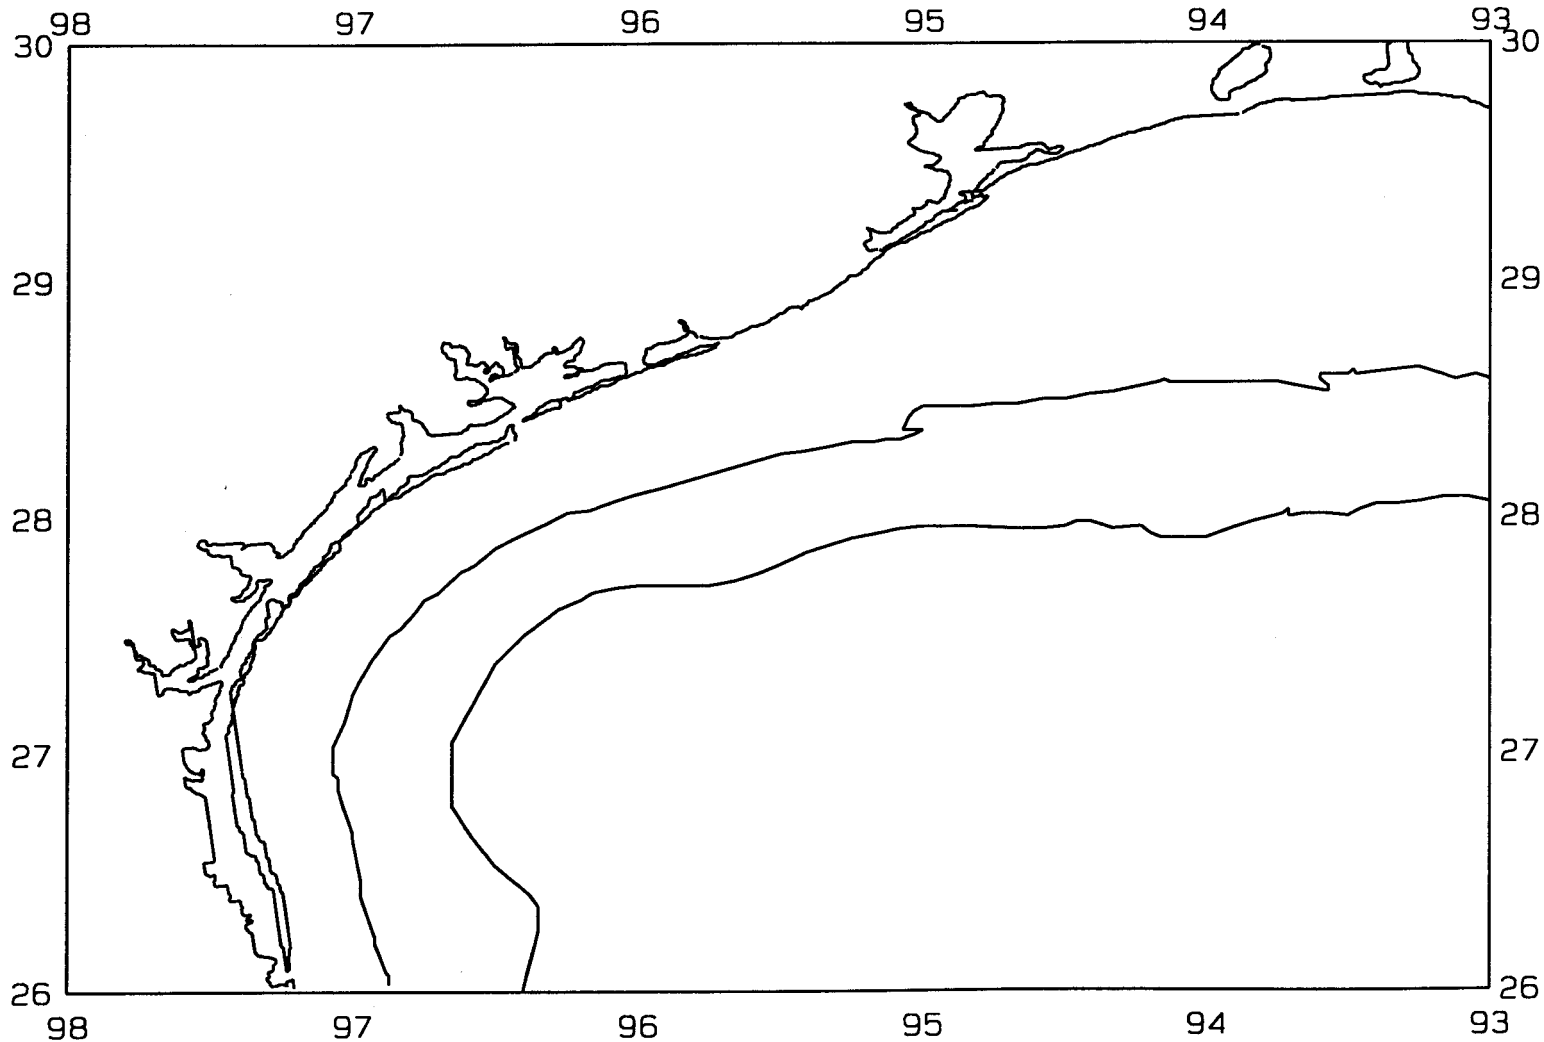

SEAMAP03

SAMPLING DATES FROM 7/08/03 TO 7/08/03

AVERAGE WHITE SHRIMP COUNT PER POUND