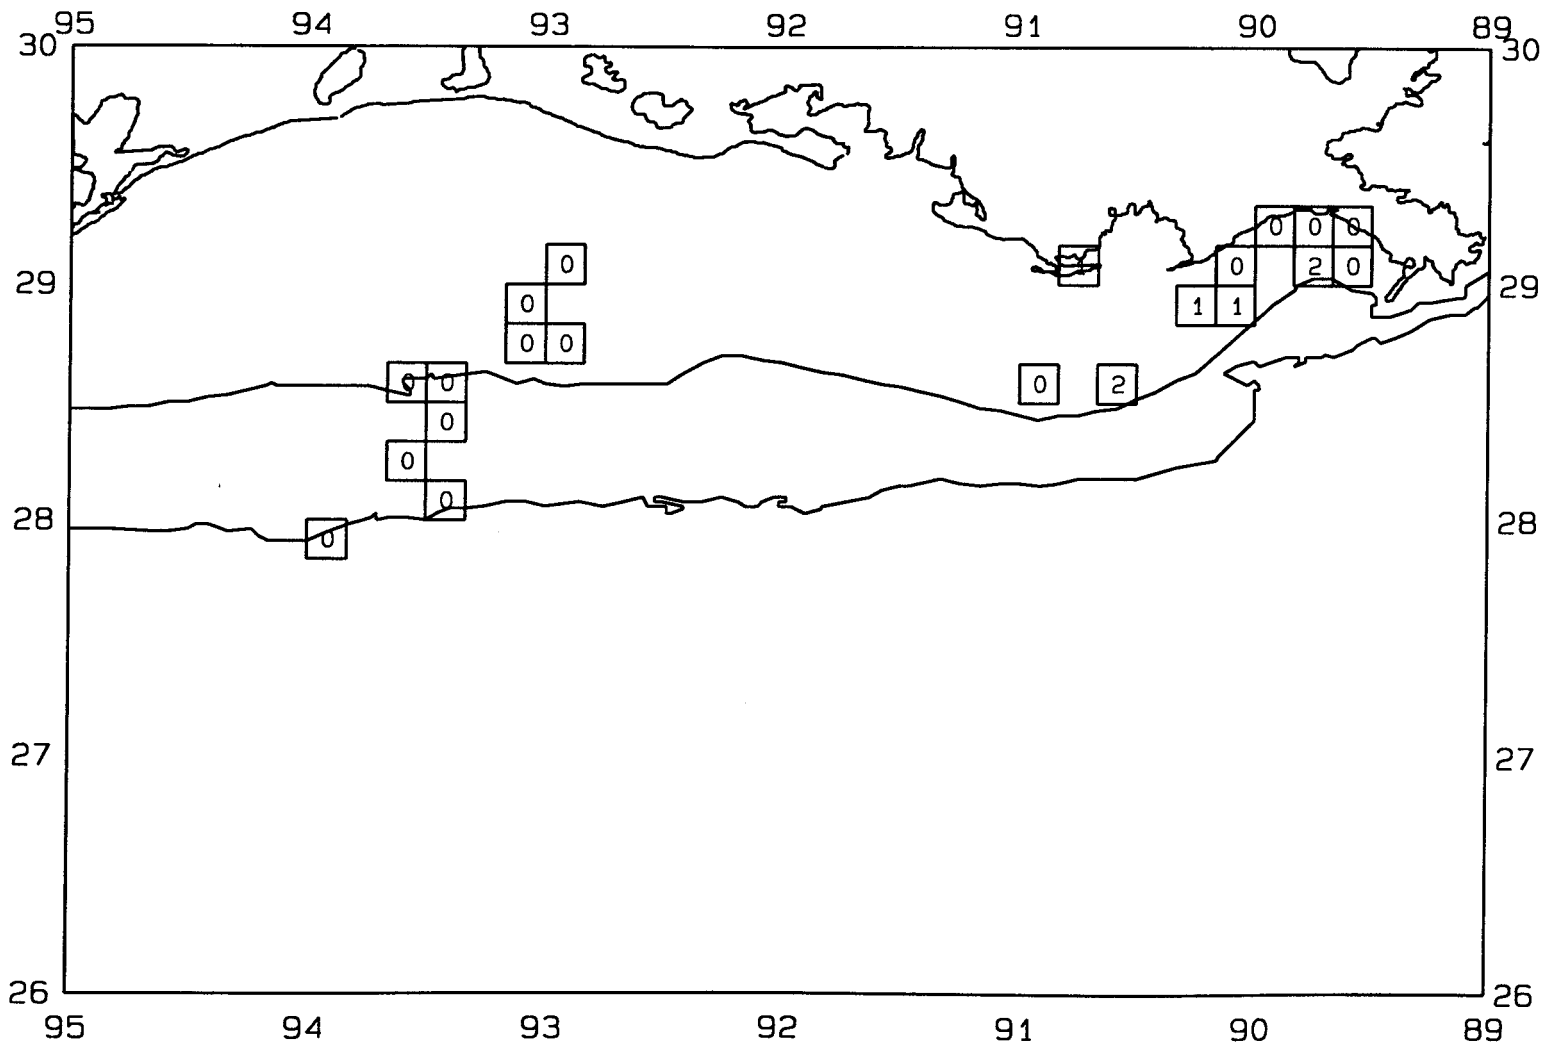

SEAMAP03

SAMPLING DATES FROM 7/08/03 TO 7/11/03

AVERAGE WHITE SHRIMP CATCH IN POUNDS/HOUR